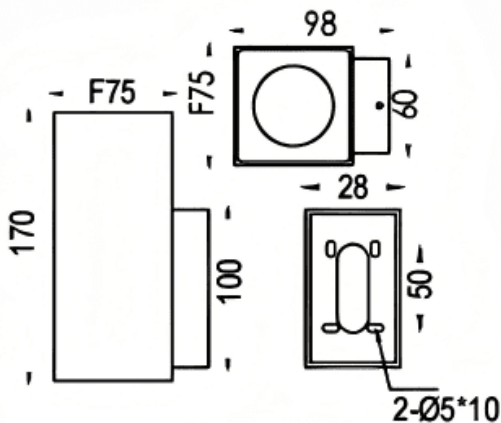

### Down S

Lavov wall fixture from the family Down S with a power of 14.5W and a 24 degrees beam angle. Finished in grey colour. Dimensions 75x98x170mm.. With a total lumen output of 1300lm and a luminous efficiency of 89.65lm/W. CCT 3000K. Driver On-Off. Made in Die cast aluminium body and tempered glass front cover. .IP65. IK08

### Dimensions

Product dimensions (mm) 75x98x170mm

### Photometry

Item code	86.OW14.3321.03
Product type	Outdoor
Category	Wall Light
Family	Down S
Pictograms	

Product	
Real power (W)	14.5
Real luminous flux (Lm)	1300
Luminous efficiency (Lm/W)	89.65
Beam angle (°)	24
Life time (h)	50000h L70B10
IP	IP65
Electrical class insulation	Clas I
Colour	grey
Control gear included	Yes
Control gear	On-Off
Power Factor	>0,9
Flicker Free	Yes
Light source	LED
Type of LED	COB
Colour temperature (K)	3000
Colour consistency (SDCM)	5SDCM
CRI	80
IK	IK08