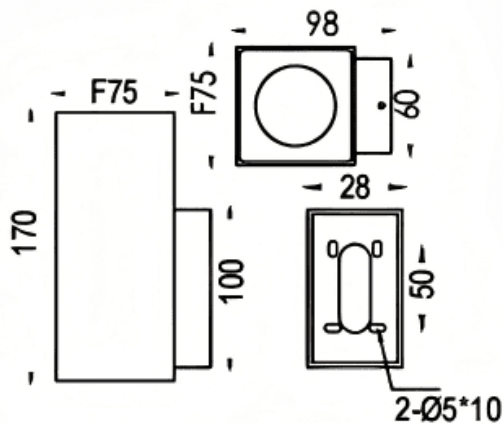

### Down S

Lavov wall fixture from the family Down S with a power of 14.5W and a 45 degrees beam angle. Finished in grey colour. Dimensions 75x98x170mm.. With a total lumen output of 1300lm and a luminous efficiency of 89.65lm/W. CCT 3000K. Driver On-Off. Made in Die cast aluminium body and tempered glass front cover. .IP65. IK08

### Dimensions

Product dimensions (mm) 75x98x170mm

### Scheme

Item code	86.OW14.3331.03
Product type	Outdoor
Category	Wall Light
Family	Down S
Pictograms	

Product	
Real power (W)	14.5
Real luminous flux (Lm)	1300
Luminous efficiency (Lm/W)	89.65
Beam angle (°)	45
Life time (h)	50000h L70B10
IP	IP65
Electrical class insulation	Clas I
Colour	grey
Control gear included	Yes
Control gear	On-Off
Power Factor	>0,9
Flicker Free	Yes
Light source	LED
Type of LED	COB
Colour temperature (K)	3000
Colour consistency (SDCM)	5SDCM
CRI	80
IK	IK08