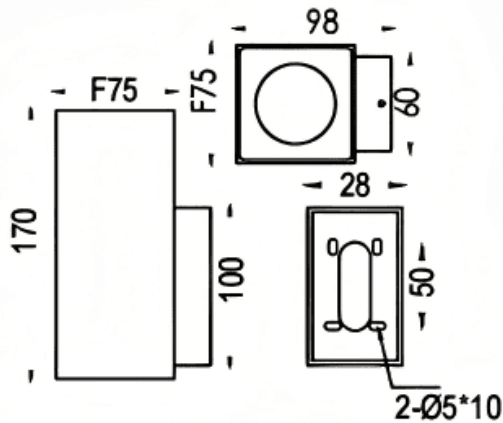

### Down S

Lavov wall fixture from the family Down S with a power of 14.5W and a 60 degrees beam angle. Finished in grey colour. Dimensions 75x98x170mm.. With a total lumen output of 1300lm and a luminous efficiency of 89.65lm/W. CCT 3000K. Driver On-Off. Made in Die cast aluminium body and tempered glass front cover. .IP65. IK08

### Dimensions

Product dimensions (mm) 75x98x170mm

### Scheme

Item code	86.OW14.3341.03
Product type	Outdoor
Category	Wall Light
Family	Down S
Pictograms	

Product	
Real power (W)	14.5
Real luminous flux (Lm)	1300
Luminous efficiency (Lm/W)	89.65
Beam angle (°)	60
Life time (h)	50000h L70B10
IP	IP65
Electrical class insulation	Clas I
Colour	grey
Control gear included	Yes
Control gear	On-Off
Power Factor	>0,9
Flicker Free	Yes
Light source	LED
Type of LED	COB
Colour temperature (K)	3000
Colour consistency (SDCM)	5SDCM
CRI	80
IK	IK08