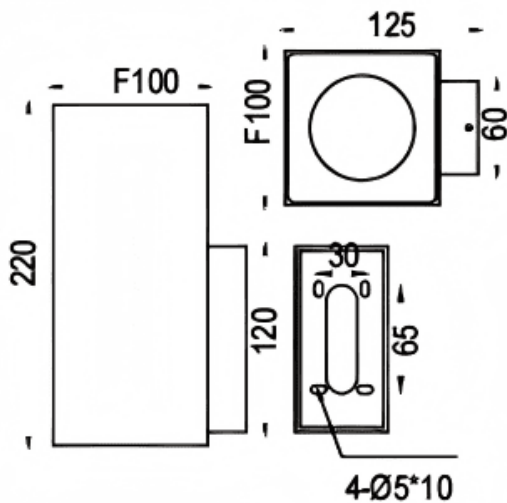

### Down S

Lavov wall fixture from the family Down S with a power of 19W and a 24 degrees beam angle. Finished in grey colour. Dimensions 100x125x220mm.. With a total lumen output of 1957lm and a luminous efficiency of 103lm/W. CCT 3000K. Driver On-Off. Made in Die cast aluminium body and tempered glass front cover.  
 .IP65. IK08

### Dimensions

Product dimensions (mm) 100x125x220mm

### Photometry

Item code	86.OW14.4321.03
Product type	Outdoor
Category	Wall Light
Family	Down S
Pictograms	

Product	
Real power (W)	19
Real luminous flux (Lm)	1957
Luminous efficiency (Lm/W)	103
Beam angle (°)	24
Life time (h)	50000h L70B10
IP	IP65
Electrical class insulation	Clas I
Colour	grey
Control gear included	Yes
Control gear	On-Off
Power Factor	>0,9
Flicker Free	Yes
Light source	LED
Type of LED	COB
Colour temperature (K)	3000
Colour consistency (SDCM)	5SDCM
CRI	80
IK	IK08