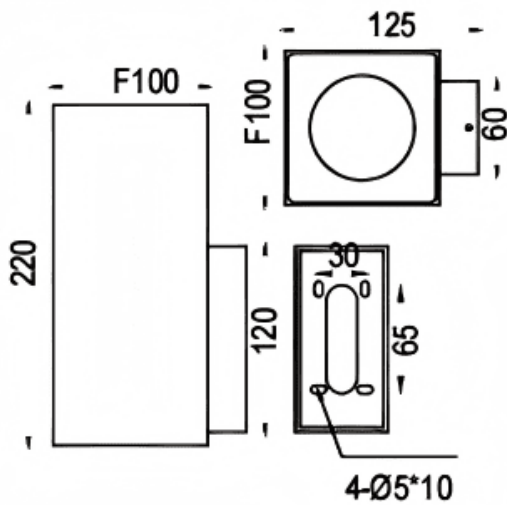

Down S

Lavov wall fixture from the family Down S with a power of 19W and a 45 degrees beam angle. Finished in grey colour. Dimensions 100x125x220mm.. With a total lumen output of 1957lm and a luminous efficiency of 103lm/W. CCT 3000K. Driver On-Off. Made in Die cast aluminium body and tempered glass front cover.
 .IP65. IK08

Dimensions

Product dimensions (mm) 100x125x220mm

Scheme

Photometry

Item code	86.OW14.4331.03
Product type	Outdoor
Category	Wall Light
Family	Down S
Pictograms	

Product	
Real power (W)	19
Real luminous flux (Lm)	1957
Luminous efficiency (Lm/W)	103
Beam angle (°)	45
Life time (h)	50000h L70B10
IP	IP65
Electrical class insulation	Clas I
Colour	grey
Control gear included	Yes
Control gear	On-Off
Power Factor	>0,9
Flicker Free	Yes
Light source	LED
Type of LED	COB
Colour temperature (K)	3000
Colour consistency (SDCM)	5SDCM
CRI	80
IK	IK08