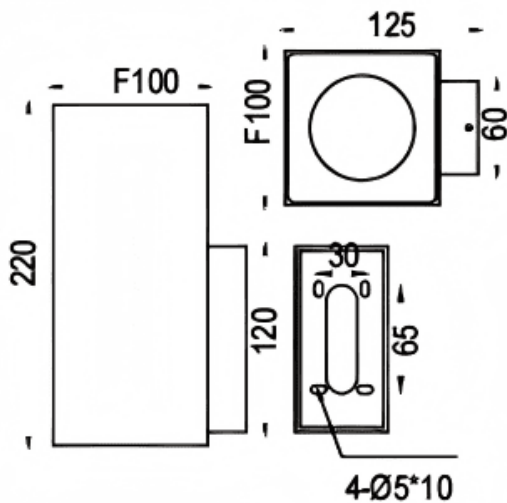

Down S

Lavov wall fixture from the family Down S with a power of 19W and a 60 degrees beam angle. Finished in grey colour. Dimensions 100x125x220mm.. With a total lumen output of 1957lm and a luminous efficiency of 103lm/W. CCT 3000K. Driver On-Off. Made in Die cast aluminium body and tempered glass front cover. .IP65. IK08

Dimensions

Product dimensions (mm) 100x125x220mm

Scheme

Item code	86.OW14.4341.03
Product type	Outdoor
Category	Wall Light
Family	Down S
Pictograms	

Product	
Real power (W)	19
Real luminous flux (Lm)	1957
Luminous efficiency (Lm/W)	103
Beam angle (°)	60
Life time (h)	50000h L70B10
IP	IP65
Electrical class insulation	Clas I
Colour	grey
Control gear included	Yes
Control gear	On-Off
Power Factor	>0,9
Flicker Free	Yes
Light source	LED
Type of LED	COB
Colour temperature (K)	3000
Colour consistency (SDCM)	5SDCM
CRI	80
IK	IK08