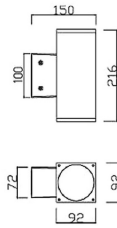

Scheme

Product

Real power (W)	18

Real luminous flux (Lm)	1530

Luminous efficiency (Lm/W)	85

Beam angle (°)	15+15

IP	IP65

Electrical class insulation	Clas I

Colour	grey

Control gear included	Yes

Control gear	On-Off

Power Factor	>0,9

Flicker Free	Yes

Light source	LED

Type of LED	COB

Colour temperature (K)	3000K

Colour consistency (SDCM)	<5SDCM

CRI	80

IK	IK08