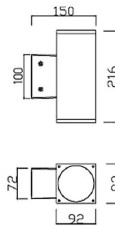

Scheme

Product

Real power (W)	18

Real luminous flux (Lm)	1530

Luminous efficiency (Lm/W)	85

Beam angle (°)	15+15

IP	IP65

Electrical class insulation	Clas I

Colour	grey

Control gear included	Yes

Control gear	On-Off

Power Factor	>0,9

Flicker Free	Yes

Light source	LED

Type of LED	COB

Colour temperature (K)	3000K

Colour consistency (SDCM)	<5SDCM

CRI	80

IK	IK08