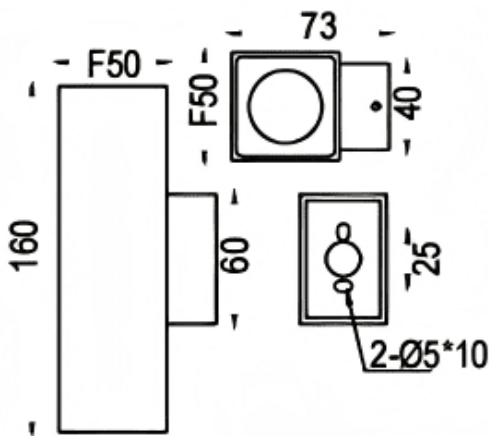

### Up&Down S

Lavov wall fixture from the family Up&Down S with a power of 2x4.1W and a 15 degrees beam angle. Finished in grey colour. Dimensions 50X73X160mm.. With a total lumen output of 2x285lm and a luminous efficiency of 69.5lm/W. CCT 3000K. Driver On-Off. Made in Die cast aluminium body and tempered glass front cover. .IP65. IK08

#### Dimensions

Product dimensions (mm) 50X73X160mm

#### Scheme

Item code	86.OW15.1311.03
Product type	Outdoor
Category	Wall Light
Family	Up&Down S
Pictograms	

Product	
Real power (W)	2x4.1
Real luminous flux (Lm)	2x285
Luminous efficiency (Lm/W)	69.5
Beam angle (°)	15
Life time (h)	50000h L70B10
IP	IP65
Electrical class insulation	Clas I
Colour	grey
Control gear included	Yes
Control gear	On-Off
Power Factor	>0,9
Flicker Free	Yes
Light source	LED
Type of LED	COB
Colour temperature (K)	3000
Colour consistency (SDCM)	5SDCM
CRI	80
IK	IK08