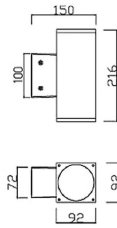

Scheme

Product

Real power (W)	18
Real luminous flux (Lm)	1530
Luminous efficiency (Lm/W)	85
Beam angle (°)	15+15
IP	IP65
Electrical class insulation	Clas I
Colour	grey
Control gear included	Yes
Control gear	On-Off
Power Factor	>0,9
Flicker Free	Yes
Light source	LED
Type of LED	COB
Colour temperature (K)	3000K
Colour consistency (SDCM)	<5SDCM
CRI	80
IK	IK08