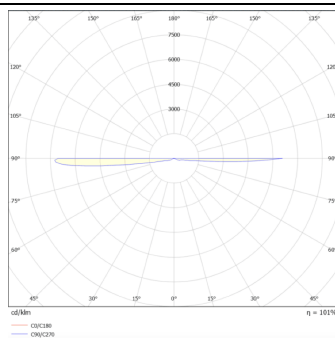

Up&Down S

Lavov wall light from the family Up&Down S with a power of 18W and a 36o+36o beam angle. Dimensions 92x92mm and 216mm height. With a real lumen output of 1530LM. Made in Die cast aluminium body and tempered glass front cover. Finished in grey color. On-Off driver.

Pictograms	    
	    

50
60 Hz220
240 V

850°

CRI
80SDCM
3Driver
INCL50000h
L70B10IP
65

Scheme

Photometry

Product

Real power (W)	18
-----------------------	-----------

Real luminous flux (Lm)	1530
--------------------------------	-------------

Luminous efficiency (Lm/W)	85
-----------------------------------	-----------

Beam angle (°)	36+36
-----------------------	--------------