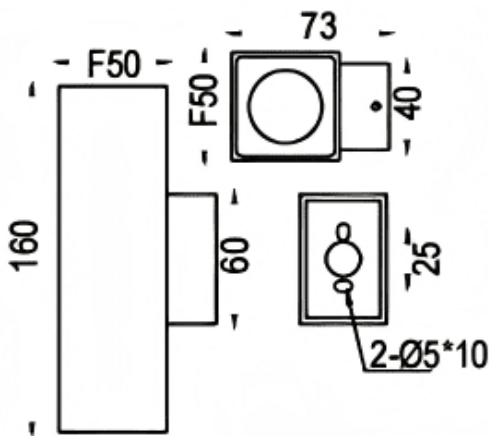

Up&Down S

Lavov wall fixture from the family Up&Down S with a power of 2x4.1W and a 24 degrees beam angle. Finished in grey colour. Dimensions 50X73X160mm.. With a total lumen output of 2x285lm and a luminous efficiency of 69.5lm/W. CCT 3000K. Driver On-Off. Made in Die cast aluminium body and tempered glass front cover. .IP65. IK08

Dimensions

Product dimensions (mm) 50X73X160mm

Scheme

Photometry

Item code	86.OW15.1321.03
Product type	Outdoor
Category	Wall Light
Family	Up&Down S
Pictograms	

Product	
Real power (W)	2x4.1
Real luminous flux (Lm)	2x285
Luminous efficiency (Lm/W)	69.5
Beam angle (°)	24
Life time (h)	50000h L70B10
IP	IP65
Electrical class insulation	Clas I
Colour	grey
Control gear included	Yes
Control gear	On-Off
Power Factor	>0,9
Flicker Free	Yes
Light source	LED
Type of LED	COB
Colour temperature (K)	3000
Colour consistency (SDCM)	5SDCM
CRI	80
IK	IK08