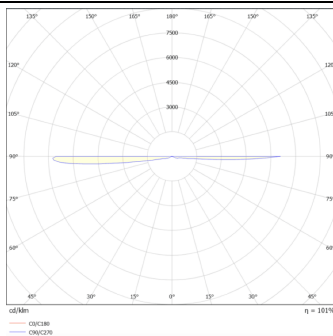

### Up&Down S

Lavov wall light from the family Up&Down S with a power of 18W and a 36o+36o beam angle. Dimensions 92x92mm and 216mm height. With a real lumen output of 1530LM. Made in Die cast aluminium body and tempered glass front cover. Finished in grey color. On-Off driver.

### Product

Real power (W)	18
Real luminous flux (Lm)	1530
Luminous efficiency (Lm/W)	85
Beam angle (°)	36+36
IP	IP65
Electrical class insulation	Clas I
Colour	grey
Control gear included	Yes
Control gear	On-Off
Power Factor	>0,9
Flicker Free	Yes
Light source	LED
Type of LED	COB
Colour temperature (K)	3000K
Colour consistency (SDCM)	<5SDCM
CRI	80
IK	IK08