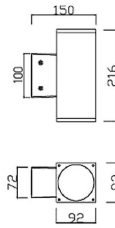

Up&Down S

Lavov wall light from the family Up&Down S with a power of 18W and a 36o+36o beam angle. Dimensions 92x92mm and 216mm height. With a real lumen output of 1530LM. Made in Die cast aluminium body and tempered glass front cover. Finished in grey color. On-Off driver.

Item code	86.OW15.1321.03

Product type	Outdoor

Category	Wall Light

Family	Up&Down S

Pictograms	

50
60 Hz

220
240 V

850°

CRI
80

SDCM
3

Driver
INCL

50000h
L70B10

IP
65

Scheme

Photometry

Product

Real power (W)	18

Real luminous flux (Lm)	1530

Luminous efficiency (Lm/W)	85

Beam angle (°)	36+36

IP	IP65

Electrical class insulation	Clas I

Colour	grey

Control gear included	Yes

Control gear	On-Off

Power Factor	>0,9

Flicker Free	Yes

Light source	LED

Type of LED	COB

Colour temperature (K)	3000K

Colour consistency (SDCM)	<5SDCM

CRI	80

IK	IK08