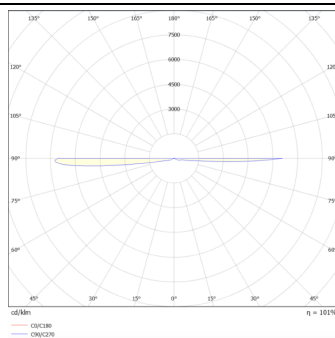

Up&Down S

Lavov wall light from the family Up&Down S with a power of 18W and a 36°+36° beam angle. Dimensions 92x92mm and 216mm height. With a real lumen output of 1530LM. Made in Die cast aluminium body and tempered glass front cover. Finished in grey color. On-Off driver.

Item code 86.OW15.1321.03

Product type Outdoor

Category Wall Light

Family Up&Down S

Pictograms

Scheme

Photometry

Product

Real power (W) 18

Real luminous flux (Lm) 1530

Luminous efficiency (Lm/W) 85

Beam angle (°) 36+36

IP IP65

Electrical class insulation Clas I

Colour grey

Control gear included Yes