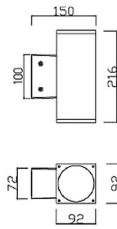

Up&Down S

Lavov wall light from the family Up&Down S with a power of 18W and a 36°+36° beam angle. Dimensions 92x92mm and 216mm height. With a real lumen output of 1530LM. Made in Die cast aluminium body and tempered glass front cover. Finished in grey color. On-Off driver.

Item code 86.OW15.1321.03

Product type Outdoor

Category Wall Light

Family Up&Down S

Pictograms

Scheme

Photometry

Product

Real power (W) 18

Real luminous flux (Lm) 1530

Luminous efficiency (Lm/W) 85

Beam angle (°) 36+36

IP IP65

Electrical class insulation Clas I

Colour grey

Control gear included Yes