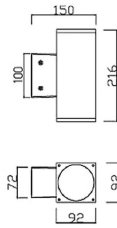

Up&Down S

Lavov wall light from the family Up&Down S with a power of 18W and a 36o+36o beam angle. Dimensions 92x92mm and 216mm height. With a real lumen output of 1530LM. Made in Die cast aluminium body and tempered glass front cover. Finished in grey color. On-Off driver.

Item code	86.OW15.1321.03
Product type	Outdoor
Category	Wall Light
Family	Up&Down S
Pictograms	

Scheme

Photometry

Product

Real power (W)	18
Real luminous flux (Lm)	1530
Luminous efficiency (Lm/W)	85
Beam angle (°)	36+36
IP	IP65
Electrical class insulation	Clas I
Colour	grey
Control gear included	Yes
Control gear	On-Off
Power Factor	>0,9
Flicker Free	Yes
Light source	LED
Type of LED	COB
Colour temperature (K)	3000K
Colour consistency (SDCM)	<5SDCM
CRI	80
IK	IK08