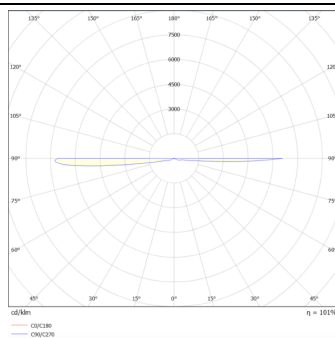

Up&Down S

Lavov wall light from the family Up&Down S with a power of 18W and a 36o+36o beam angle. Dimensions 92x92mm and 216mm height. With a real lumen output of 1530LM. Made in Die cast aluminium body and tempered glass front cover. Finished in grey color. On-Off driver.

Item code	86.OW15.1321.03
Product type	Outdoor
Category	Wall Light
Family	Up&Down S
Pictograms	

Scheme

Photometry

Product

Real power (W)	18
Real luminous flux (Lm)	1530
Luminous efficiency (Lm/W)	85
Beam angle (°)	36+36
IP	IP65
Electrical class insulation	Clas I
Colour	grey
Control gear included	Yes
Control gear	On-Off
Power Factor	>0,9
Flicker Free	Yes
Light source	LED
Type of LED	COB
Colour temperature (K)	3000K
Colour consistency (SDCM)	<5SDCM
CRI	80
IK	IK08