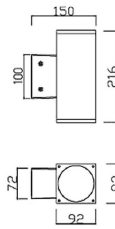

Up&Down S

Lavov wall light from the family Up&Down S with a power of 18W and a 60+60 beam angle. Dimensions 92x92mm and 216mm height. With a real lumen output of 1530LM. Made in Die cast aluminium body and tempered glass front cover. Finished in grey color. On-Off driver.

Pictograms	    
	    

Scheme

Product

Real power (W)	18
-----------------------	-----------

Real luminous flux (Lm)	1530
--------------------------------	-------------

Luminous efficiency (Lm/W)	85
-----------------------------------	-----------