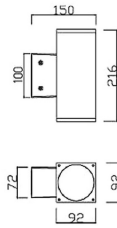

Scheme

Product

Real power (W)	18

Real luminous flux (Lm)	1530

Luminous efficiency (Lm/W)	85

Beam angle (°)	60+60

IP	IP65

Electrical class insulation	Clas I

Colour	grey

Control gear included	Yes

Control gear	On-Off

Power Factor	>0,9

Flicker Free	Yes

Light source	LED

Type of LED	COB

Colour temperature (K)	3000K

Colour consistency (SDCM)	<5SDCM

CRI	80

IK	IK08