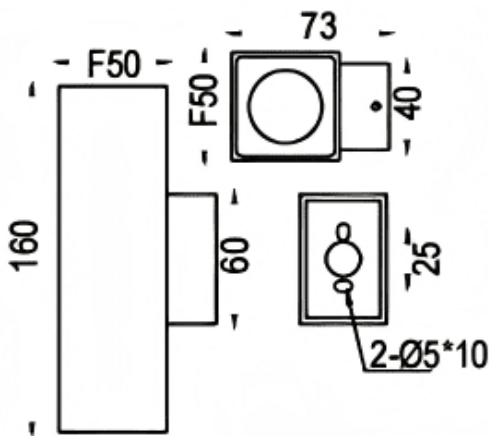

Up&Down S

Lavov wall fixture from the family Up&Down S with a power of 2x4.1W and a 45 degrees beam angle. Finished in grey colour. Dimensions 50X73X160mm.. With a total lumen output of 2x285lm and a luminous efficiency of 69.5lm/W. CCT 3000K. Driver On-Off. Made in Die cast aluminium body and tempered glass front cover. .IP65. IK08

Dimensions

Product dimensions (mm) 50X73X160mm

Scheme

Item code	86.OW15.1331.03
Product type	Outdoor
Category	Wall Light
Family	Up&Down S
Pictograms	        

Product	
Real power (W)	2x4.1
Real luminous flux (Lm)	2x285
Luminous efficiency (Lm/W)	69.5
Beam angle (°)	45
Life time (h)	50000h L70B10
IP	IP65
Electrical class insulation	Clas I
Colour	grey
Control gear included	Yes
Control gear	On-Off
Power Factor	>0,9
Flicker Free	Yes
Light source	LED
Type of LED	COB
Colour temperature (K)	3000
Colour consistency (SDCM)	5SDCM
CRI	80
IK	IK08