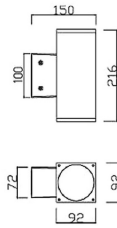

Up&Down S

Lavov wall light from the family Up&Down S with a power of 18W and a 60°+60° beam angle. Dimensions 92x92mm and 216mm height. With a real lumen output of 1530LM. Made in Die cast aluminium body and tempered glass front cover. Finished in grey color. On-Off driver.

Pictograms	    
	    

Scheme

Product

Real power (W)	18
-----------------------	-----------

Real luminous flux (Lm)	1530
--------------------------------	-------------

Luminous efficiency (Lm/W)	85
-----------------------------------	-----------