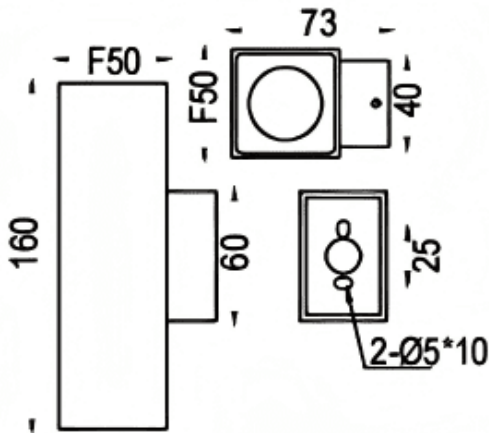

Up&Down S

Lavov wall fixture from the family Up&Down S with a power of 2x4.1W and a 60 degrees beam angle. Finished in grey colour. Dimensions 50X73X160mm.. With a total lumen output of 2x285lm and a luminous efficiency of 69.5lm/W. CCT 3000K. Driver On-Off. Made in Die cast aluminium body and tempered glass front cover. .IP65. IK08

Dimensions

Product dimensions (mm) 50X73X160mm

Scheme

Photometry

Item code	86.OW15.1341.03
Product type	Outdoor
Category	Wall Light
Family	Up&Down S
Pictograms	

Product	
Real power (W)	2x4.1
Real luminous flux (Lm)	2x285
Luminous efficiency (Lm/W)	69.5
Beam angle (°)	60
Life time (h)	50000h L70B10
IP	IP65
Electrical class insulation	Clas I
Colour	grey
Control gear included	Yes
Control gear	On-Off
Power Factor	>0,9
Flicker Free	Yes
Light source	LED
Type of LED	COB
Colour temperature (K)	3000
Colour consistency (SDCM)	5SDCM
CRI	80
IK	IK08