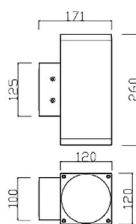

Up&Down S

Lavov wall light from the family Up&Down S with a power of 26W and a 18o+18o beam angle. Dimensions 120x120mm and 120x120mm height. With a real lumen output of 2210LM. Made in Die cast aluminium body and tempered glass front cover. Finished in grey color.On-Off driver.

Pictograms	    
	    

Scheme

Product

Real power (W)	26
-----------------------	-----------

Real luminous flux (Lm)	2210
--------------------------------	-------------

Luminous efficiency (Lm/W)	85
-----------------------------------	-----------