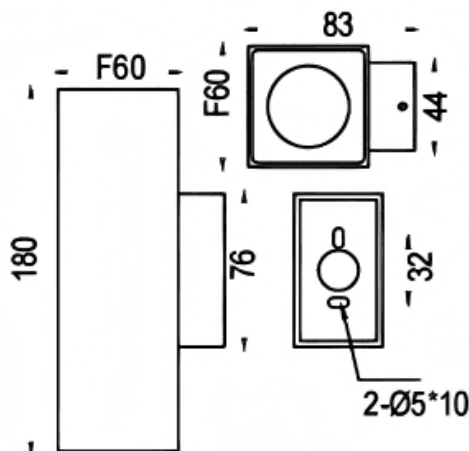

### Up&Down S

Lavov wall fixture from the family Up&Down S with a power of 2x8W and a 15 degrees beam angle. Finished in grey colour. Dimensions 60x83x180mm.. With a total lumen output of 2x800lm and a luminous efficiency of 100lm/W. CCT 3000K. Driver On-Off. Made in Die cast aluminium body and tempered glass front cover. .IP65. IK08

### Dimensions

Product dimensions (mm) 60x83x180mm

### Photometry

Item code	86.OW15.2311.03
Product type	Outdoor
Category	Wall Light
Family	Up&Down S
Pictograms	

Product	
Real power (W)	2x8
Real luminous flux (Lm)	2x800
Luminous efficiency (Lm/W)	100
Beam angle (°)	15
Life time (h)	50000h L70B10
IP	IP65
Electrical class insulation	Clas I
Colour	grey
Control gear included	Yes
Control gear	On-Off
Power Factor	>0,9
Flicker Free	Yes
Light source	LED
Type of LED	COB
Colour temperature (K)	3000
Colour consistency (SDCM)	5SDCM
CRI	80
IK	IK08