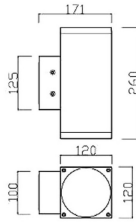

Up&Down S

Lavov wall light from the family Up&Down S with a power of 26W and a 180+180 beam angle. Dimensions 120x120mm and 120x120mm height. With a real lumen output of 2210LM. Made in Die cast aluminium body and tempered glass front cover. Finished in grey color. On-Off driver.

Pictograms	    
	    

Scheme

Product

Real power (W)	26
-----------------------	-----------

Real luminous flux (Lm)	2210
--------------------------------	-------------

Luminous efficiency (Lm/W)	85
-----------------------------------	-----------