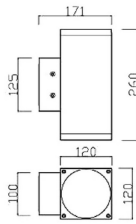

Scheme

Product	
Real power (W)	26
Real luminous flux (Lm)	2210
Luminous efficiency (Lm/W)	85
Beam angle (°)	36+36
IP	IP66
Electrical class insulation	Clas I
Colour	grey
Control gear included	Yes
Control gear	On-Off
Power Factor	>0,9
Flicker Free	Yes
Light source	LED
Type of LED	COB
Colour temperature (K)	3000K
Colour consistency (SDCM)	<5SDCM
CRI	80
IK	IK08