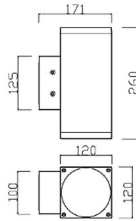

Up&Down S

Lavov wall light from the family Up&Down S with a power of 26W and a 36+36 beam angle. Dimensions 120x120mm and 120x120mm height. With a real lumen output of 2210LM. Made in Die cast aluminium body and tempered glass front cover. Finished in grey color. On-Off driver.

Item code	86.OW15.2321.03
Product type	Outdoor
Category	Wall Light
Family	Up&Down S
Pictograms	

Scheme

Product	
Real power (W)	26
Real luminous flux (Lm)	2210
Luminous efficiency (Lm/W)	85
Beam angle (°)	36+36
IP	IP66
Electrical class insulation	Clas I
Colour	grey
Control gear included	Yes
Control gear	On-Off
Power Factor	>0,9
Flicker Free	Yes
Light source	LED
Type of LED	COB
Colour temperature (K)	3000K
Colour consistency (SDCM)	<5SDCM
CRI	80
IK	IK08