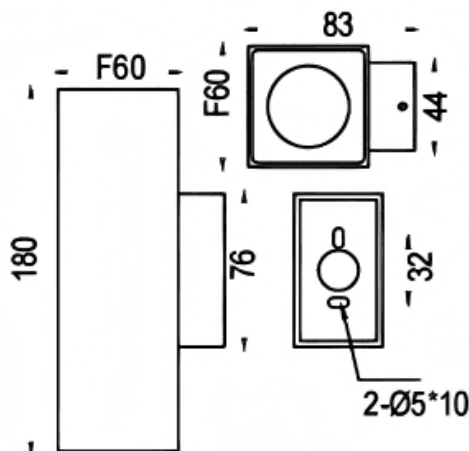

Up&Down S

Lavov wall fixture from the family Up&Down S with a power of 2x8W and a 24 degrees beam angle. Finished in grey colour. Dimensions 60x83x180mm.. With a total lumen output of 2x800lm and a luminous efficiency of 100lm/W. CCT 3000K. Driver On-Off. Made in Die cast aluminium body and tempered glass front cover. .IP65. IK08

Dimensions

Product dimensions (mm) 60x83x180mm

Scheme

Item code	86.OW15.2321.03
Product type	Outdoor
Category	Wall Light
Family	Up&Down S
Pictograms	

Product	
Real power (W)	2x8
Real luminous flux (Lm)	2x800
Luminous efficiency (Lm/W)	100
Beam angle (°)	24
Life time (h)	50000h L70B10
IP	IP65
Electrical class insulation	Clas I
Colour	grey
Control gear included	Yes
Control gear	On-Off
Power Factor	>0,9
Flicker Free	Yes
Light source	LED
Type of LED	COB
Colour temperature (K)	3000
Colour consistency (SDCM)	5SDCM
CRI	80
IK	IK08