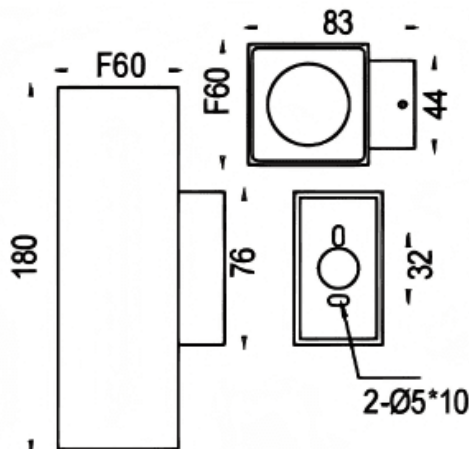

Up&Down S

Lavov wall fixture from the family Up&Down S with a power of 2x8W and a 45 degrees beam angle. Finished in grey colour. Dimensions 60x83x180mm.. With a total lumen output of 2x800lm and a luminous efficiency of 100lm/W. CCT 3000K. Driver On-Off. Made in Die cast aluminium body and tempered glass front cover. .IP65. IK08

Dimensions

Product dimensions (mm) 60x83x180mm

Scheme

Item code	86.OW15.2331.03
Product type	Outdoor
Category	Wall Light
Family	Up&Down S
Pictograms	

Product	
Real power (W)	2x8
Real luminous flux (Lm)	2x800
Luminous efficiency (Lm/W)	100
Beam angle (°)	45
Life time (h)	50000h L70B10
IP	IP65
Electrical class insulation	Clas I
Colour	grey
Control gear included	Yes
Control gear	On-Off
Power Factor	>0,9
Flicker Free	Yes
Light source	LED
Type of LED	COB
Colour temperature (K)	3000
Colour consistency (SDCM)	5SDCM
CRI	80
IK	IK08