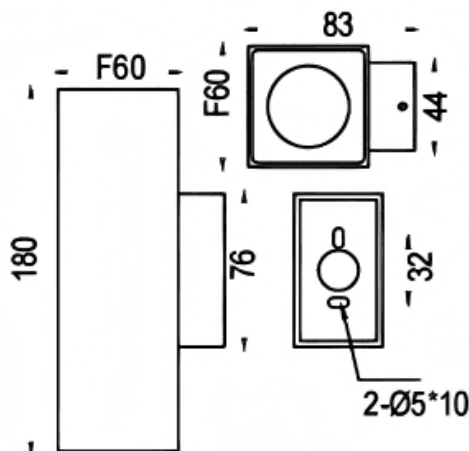

Up&Down S

Lavov wall fixture from the family Up&Down S with a power of 2x8W and a 60 degrees beam angle. Finished in grey colour. Dimensions 60x83x180mm.. With a total lumen output of 2x800lm and a luminous efficiency of 100lm/W. CCT 3000K. Driver On-Off. Made in Die cast aluminium body and tempered glass front cover. .IP65. IK08

Dimensions

Product dimensions (mm) 60x83x180mm

Scheme

Item code	86.OW15.2341.03
Product type	Outdoor
Category	Wall Light
Family	Up&Down S
Pictograms	

Product	
Real power (W)	2x8
Real luminous flux (Lm)	2x800
Luminous efficiency (Lm/W)	100
Beam angle (°)	60
Life time (h)	50000h L70B10
IP	IP65
Electrical class insulation	Clas I
Colour	grey
Control gear included	Yes
Control gear	On-Off
Power Factor	>0,9
Flicker Free	Yes
Light source	LED
Type of LED	COB
Colour temperature (K)	3000
Colour consistency (SDCM)	5SDCM
CRI	80
IK	IK08