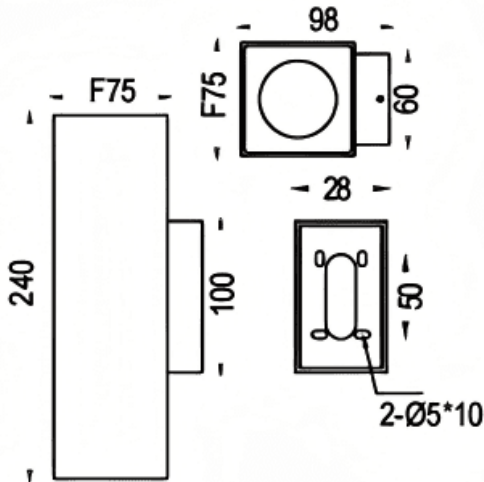

Up&Down S

Lavov wall fixture from the family Up&Down S with a power of 2x12.5W and a 15 degrees beam angle. Finished in grey colour. Dimensions 75x98x240mm. With a total lumen output of 2x1083lm and a luminous efficiency of 86.64lm/W. CCT 3000K. Driver On-Off. Made in Die cast aluminium body and tempered glass front cover. .IP65. IK08

Dimensions

Product dimensions (mm) 75x98x240mm

Scheme

Photometry

Item code	86.OW15.3311.03
Product type	Outdoor
Category	Wall Light
Family	Up&Down S
Pictograms	

Product	
Real power (W)	2x12.5
Real luminous flux (Lm)	2x1083
Luminous efficiency (Lm/W)	86.64
Beam angle (°)	15
Life time (h)	50000h L70B10
IP	IP65
Electrical class insulation	Clas I
Colour	grey
Control gear included	Yes
Control gear	On-Off
Power Factor	>0,9
Flicker Free	Yes
Light source	LED
Type of LED	COB
Colour temperature (K)	3000
Colour consistency (SDCM)	5SDCM
CRI	80
IK	IK08