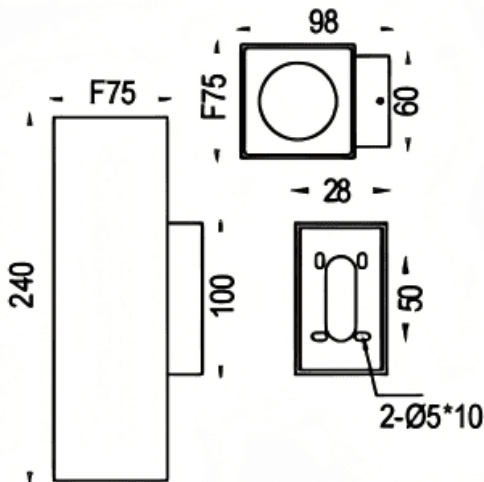

### Up&Down S

Lavov wall fixture from the family Up&Down S with a power of 2x12.5W and a 24 degrees beam angle. Finished in grey colour. Dimensions 75x98x240mm.. With a total lumen output of 2x1083lm and a luminous efficiency of 86.64lm/W. CCT 3000K. Driver On-Off. Made in Die cast aluminium body and tempered glass front cover. .IP65. IK08

#### Dimensions

Product dimensions (mm) 75x98x240mm

#### Scheme

Item code	86.OW15.3321.03
Product type	Outdoor
Category	Wall Light
Family	Up&Down S
Pictograms	

Product	
Real power (W)	2x12.5
Real luminous flux (Lm)	2x1083
Luminous efficiency (Lm/W)	86.64
Beam angle (°)	24
Life time (h)	50000h L70B10
IP	IP65
Electrical class insulation	Clas I
Colour	grey
Control gear included	Yes
Control gear	On-Off
Power Factor	>0,9
Flicker Free	Yes
Light source	LED
Type of LED	COB
Colour temperature (K)	3000
Colour consistency (SDCM)	5SDCM
CRI	80
IK	IK08