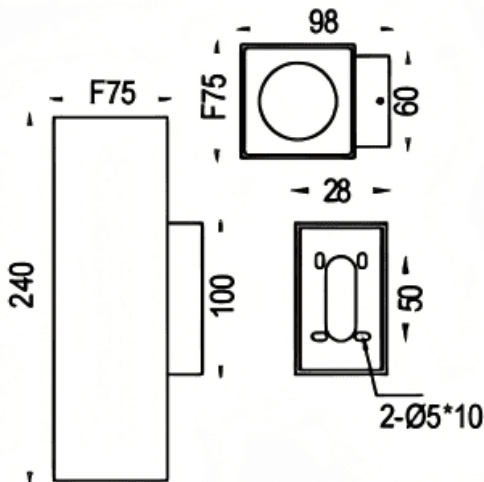

### Up&Down S

Lavov wall fixture from the family Up&Down S with a power of 2x12.5W and a 45 degrees beam angle. Finished in grey colour. Dimensions 75x98x240mm.. With a total lumen output of 2x1083lm and a luminous efficiency of 86.64lm/W. CCT 3000K. Driver On-Off. Made in Die cast aluminium body and tempered glass front cover. .IP65. IK08

#### Dimensions

Product dimensions (mm) 75x98x240mm

#### Scheme

Item code	86.OW15.3331.03
Product type	Outdoor
Category	Wall Light
Family	Up&Down S
Pictograms	

Product	
Real power (W)	2x12.5
Real luminous flux (Lm)	2x1083
Luminous efficiency (Lm/W)	86.64
Beam angle (°)	45
Life time (h)	50000h L70B10
IP	IP65
Electrical class insulation	Clas I
Colour	grey
Control gear included	Yes
Control gear	On-Off
Power Factor	>0,9
Flicker Free	Yes
Light source	LED
Type of LED	COB
Colour temperature (K)	3000
Colour consistency (SDCM)	5SDCM
CRI	80
IK	IK08