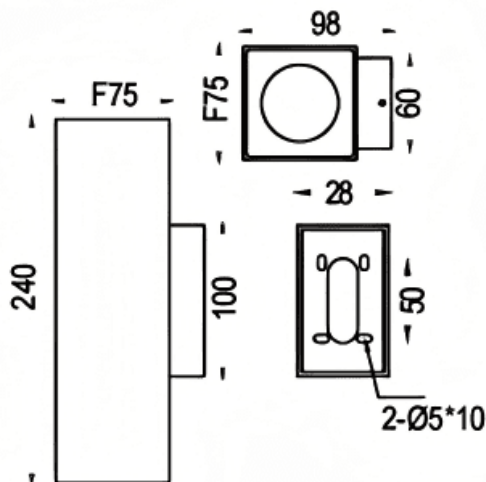

Up&Down S

Lavov wall fixture from the family Up&Down S with a power of 2x12.5W and a 60 degrees beam angle. Finished in grey colour. Dimensions 75x98x240mm.. With a total lumen output of 2x1083lm and a luminous efficiency of 86.64lm/W. CCT 3000K. Driver On-Off. Made in Die cast aluminium body and tempered glass front cover. .IP65. IK08

Dimensions

Product dimensions (mm) 75x98x240mm

Scheme

Item code	86.OW15.3341.03
Product type	Outdoor
Category	Wall Light
Family	Up&Down S
Pictograms	

Product	
Real power (W)	2x12.5
Real luminous flux (Lm)	2x1083
Luminous efficiency (Lm/W)	86.64
Beam angle (°)	60
Life time (h)	50000h L70B10
IP	IP65
Electrical class insulation	Clas I
Colour	grey
Control gear included	Yes
Control gear	On-Off
Power Factor	>0,9
Flicker Free	Yes
Light source	LED
Type of LED	COB
Colour temperature (K)	3000
Colour consistency (SDCM)	5SDCM
CRI	80
IK	IK08