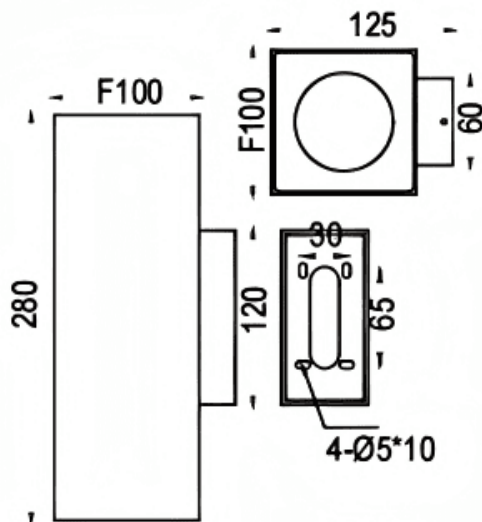

Up&Down S

Lavov wall fixture from the family Up&Down S with a power of 2x18W and a 15 degrees beam angle. Finished in grey colour. Dimensions 100x125x280mm.. With a total lumen output of 2x1788lm and a luminous efficiency of 99.33lm/W. CCT 3000K. Driver On-Off. Made in Die cast aluminium body and tempered glass front cover. .IP65. IK08

Dimensions

Product dimensions (mm) 100x125x280mm

Scheme

Photometry

Item code	86.OW15.4311.03
Product type	Outdoor
Category	Wall Light
Family	Up&Down S
Pictograms	

Product	
Real power (W)	2x18
Real luminous flux (Lm)	2x1788
Luminous efficiency (Lm/W)	99.33
Beam angle (°)	15
Life time (h)	50000h L70B10
IP	IP65
Electrical class insulation	Clas I
Colour	grey
Control gear included	Yes
Control gear	On-Off
Power Factor	>0,9
Flicker Free	Yes
Light source	LED
Type of LED	COB
Colour temperature (K)	3000
Colour consistency (SDCM)	5SDCM
CRI	80
IK	IK08