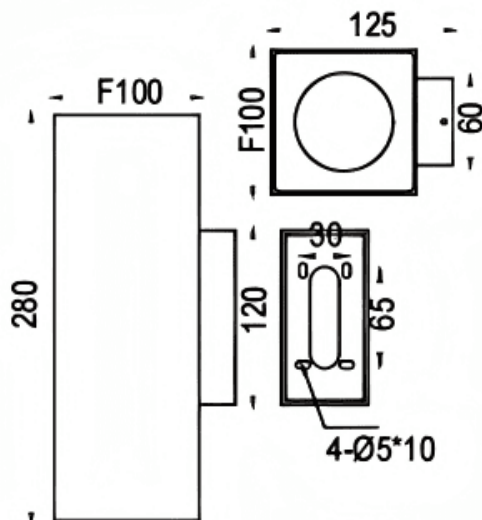

### Up&Down S

Lavov wall fixture from the family Up&Down S with a power of 2x18W and a 15 degrees beam angle. Finished in grey colour. Dimensions 100x125x280mm.. With a total lumen output of 2x1788lm and a luminous efficiency of 99.33lm/W. CCT 3000K. Driver On-Off. Made in Die cast aluminium body and tempered glass front cover. .IP65. IK08

#### Dimensions

Product dimensions (mm) 100x125x280mm

#### Photometry

Item code	86.OW15.4311.03
Product type	Outdoor
Category	Wall Light
Family	Up&Down S
Pictograms	

Product	
Real power (W)	2x18
Real luminous flux (Lm)	2x1788
Luminous efficiency (Lm/W)	99.33
Beam angle (°)	15
Life time (h)	50000h L70B10
IP	IP65
Electrical class insulation	Clas I
Colour	grey
Control gear included	Yes
Control gear	On-Off
Power Factor	>0,9
Flicker Free	Yes
Light source	LED
Type of LED	COB
Colour temperature (K)	3000
Colour consistency (SDCM)	5SDCM
CRI	80
IK	IK08