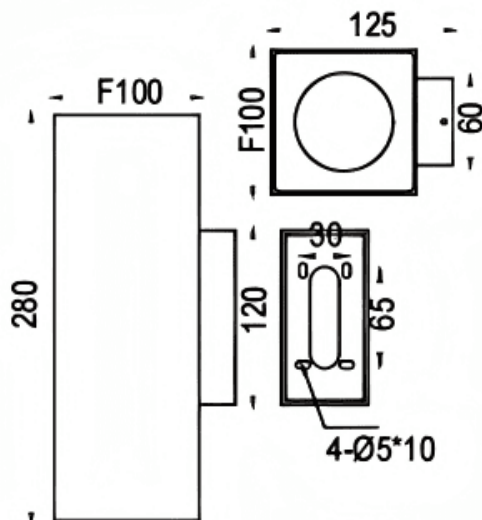

Up&Down S

Lavov wall fixture from the family Up&Down S with a power of 2x18W and a 24 degrees beam angle. Finished in grey colour. Dimensions 100x125x280mm.. With a total lumen output of 2x1788lm and a luminous efficiency of 99.33lm/W. CCT 3000K. Driver On-Off. Made in Die cast aluminium body and tempered glass front cover. .IP65. IK08

Dimensions

Product dimensions (mm) 100x125x280mm

Scheme

Item code	86.OW15.4321.03
Product type	Outdoor
Category	Wall Light
Family	Up&Down S
Pictograms	

Product	
Real power (W)	2x18
Real luminous flux (Lm)	2x1788
Luminous efficiency (Lm/W)	99.33
Beam angle (°)	24
Life time (h)	50000h L70B10
IP	IP65
Electrical class insulation	Clas I
Colour	grey
Control gear included	Yes
Control gear	On-Off
Power Factor	>0,9
Flicker Free	Yes
Light source	LED
Type of LED	COB
Colour temperature (K)	3000
Colour consistency (SDCM)	5SDCM
CRI	80
IK	IK08