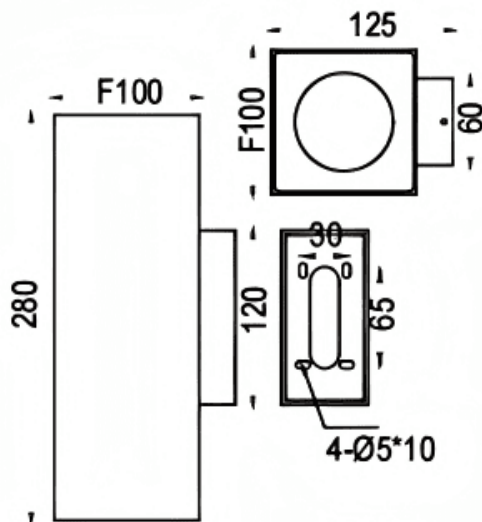

Up&Down S

Lavov wall fixture from the family Up&Down S with a power of 2x18W and a 45 degrees beam angle. Finished in grey colour. Dimensions 100x125x280mm.. With a total lumen output of 2x1788lm and a luminous efficiency of 99.33lm/W. CCT 3000K. Driver On-Off. Made in Die cast aluminium body and tempered glass front cover. .IP65. IK08

Dimensions

Product dimensions (mm) 100x125x280mm

Scheme

Item code	86.OW15.4331.03
Product type	Outdoor
Category	Wall Light
Family	Up&Down S
Pictograms	

Product	
Real power (W)	2x18
Real luminous flux (Lm)	2x1788
Luminous efficiency (Lm/W)	99.33
Beam angle (°)	45
Life time (h)	50000h L70B10
IP	IP65
Electrical class insulation	Clas I
Colour	grey
Control gear included	Yes
Control gear	On-Off
Power Factor	>0,9
Flicker Free	Yes
Light source	LED
Type of LED	COB
Colour temperature (K)	3000
Colour consistency (SDCM)	5SDCM
CRI	80
IK	IK08