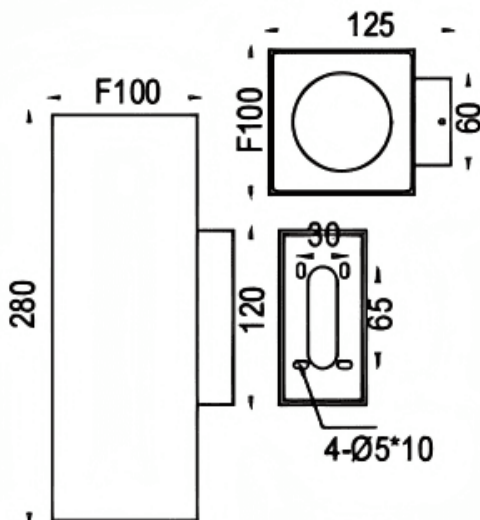

Up&Down S

Lavov wall fixture from the family Up&Down S with a power of 2x18W and a 60 degrees beam angle. Finished in grey colour. Dimensions 100x125x280mm.. With a total lumen output of 2x1788lm and a luminous efficiency of 99.33lm/W. CCT 3000K. Driver On-Off. Made in Die cast aluminium body and tempered glass front cover. .IP65. IK08

Dimensions

Product dimensions (mm) 100x125x280mm

Scheme

Photometry

Item code	86.OW15.4341.03
Product type	Outdoor
Category	Wall Light
Family	Up&Down S
Pictograms	

Product	
Real power (W)	2x18
Real luminous flux (Lm)	2x1788
Luminous efficiency (Lm/W)	99.33
Beam angle (°)	60
Life time (h)	50000h L70B10
IP	IP65
Electrical class insulation	Clas I
Colour	grey
Control gear included	Yes
Control gear	On-Off
Power Factor	>0,9
Flicker Free	Yes
Light source	LED
Type of LED	COB
Colour temperature (K)	3000
Colour consistency (SDCM)	5SDCM
CRI	80
IK	IK08