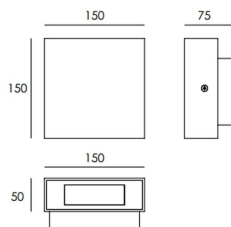

Scheme

Product

Real power (W)	12

Real luminous flux (Lm)	738

Luminous efficiency (Lm/W)	61.5

Beam angle (°)	87°x75°

Life time (h)	50000h L70B10

IP	65

Electrical class insulation	Class I

Colour	Grey

Chip Brand	OSRAM

Control gear included	Yes

Control gear	ON-OFF

Colour temperature (K)	3000

Colour consistency (SDCM)	SDCM<3

CRI	80

IK	IK10