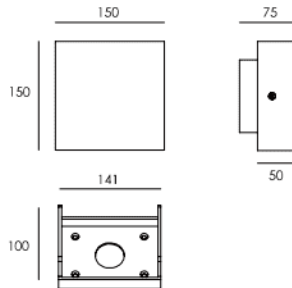

SOFT

Lavov outdoor wall light from the family SOFT with a power of 12W and a optic distribution 93°x68°. With a total lumen output of 360X2 lm and an efficiency of 61,5lm/W. Manufactured in Die Cast Aluminium Body, Tempered Glass Cover and finished in Grey colour.

Dimensions

Product dimensions (mm) **150x150x75mm**

Scheme

Item code	86.OW16.1351.03				
Product type	Outdoor				
Category	Wall Light				
Family	SOFT				
Pictograms	50 60 Hz	220 240 V	CRI 80	On Off	SDCM 5
	IP 65	IK 06			

Product	
Real power (W)	12
Real luminous flux (Lm)	360X2
Luminous efficiency (Lm/W)	61.5
Beam angle (º)	87°x75°
Life time (h)	50000h L70B10
IP	65
Electrical class insulation	Class I
Colour	Grey
Control gear included	Yes
Control gear	ON-OFF
Colour temperature (K)	3000
Colour consistency (SDCM)	SDCM<3
CRI	80
IK	IK03