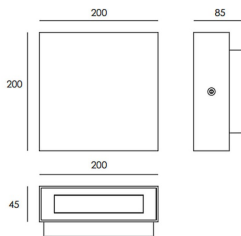

Scheme

Product

Real power (W)	15

Real luminous flux (Lm)	1192

Luminous efficiency (Lm/W)	79.5

Beam angle (°)	93°x75°

Life time (h)	50000h L70B10

IP	65

Electrical class insulation	Class I

Colour	Grey

Chip Brand	OSRAM

Control gear included	Yes

Control gear	ON-OFF

Colour temperature (K)	3000

Colour consistency (SDCM)	SDCM<3

CRI	80

IK	IK10