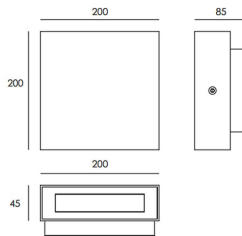

SOFT

Lavov outdoor wall light from the family SOFT with a power of 15W and a optic distribution 93°x75°. With a total lumen output of 1192lm and an efficiency of 79,5lm/W. Manufactured in Die Cast Aluminium Body, Tempered Glass Cover and finished in Grey colour.

Pictograms	    
	    
	

Dimensions

Product dimensions (mm) 200x200x85mm

Scheme

Product

Real power (W)	15
-----------------------	-----------

Real luminous flux (Lm)	1192
--------------------------------	-------------