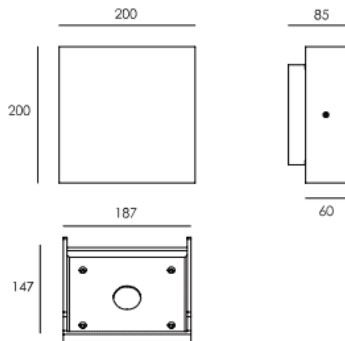

## SOFT

Lavov outdoor wall light from the family SOFT with a power of 20W and a optic distribution 95°x65°. With a total lumen output of 500X2 lm and an efficiency of 50lm/W. Manufactured in Die Cast Aluminium Body, Tempered Glass Cover and finished in Grey colour.

Dimensions	
Product dimensions (mm)	200x200x85mm

## Scheme

Item code	86.OW16.2351.03
Product type	Outdoor
Category	Wall Light
Family	SOFT
Pictograms	<div style="display: flex; flex-wrap: wrap; gap: 5px;"> <div style="border: 1px solid black; padding: 2px; font-size: 8px;">50 60 Hz</div> <div style="border: 1px solid black; padding: 2px; font-size: 8px;">220 240 V</div> <div style="border: 1px solid black; padding: 2px; font-size: 8px;">CRI 80</div> <div style="border: 1px solid black; padding: 2px; font-size: 8px;">On Off</div> <div style="border: 1px solid black; padding: 2px; font-size: 8px;">SDCM 5</div> <div style="border: 1px solid black; padding: 2px; font-size: 8px;">50000h L90B10</div> <div style="border: 1px solid black; padding: 2px; font-size: 8px;">IP 65</div> <div style="border: 1px solid black; padding: 2px; font-size: 8px;">IK 06</div> </div>

<b>Product</b>	
Real power (W)	20
Real luminous flux (Lm)	500X2
Luminous efficiency (Lm/W)	50
Beam angle (&ordm;)	95°x65°
Life time (h)	50000h L70B10
IP	65
Electrical class insulation	Class I
Colour	Grey
Control gear included	Yes
Control gear	ON-OFF
Colour temperature (K)	3000
Colour consistency (SDCM)	SDCM<3
CRI	80
IK	IK03