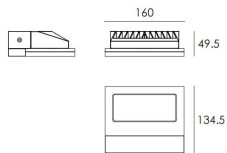

Scheme

Product

Real power (W)	10.5

Real luminous flux (Lm)	811

Luminous efficiency (Lm/W)	77.24

Beam angle (°)	45°/35°

Life time (h)	50000h L70B10

IP	65

Electrical class insulation	Class I

Colour	Grey

Chip Brand	NICHIA

Control gear included	Yes

Control gear	ON-OFF

Colour temperature (K)	3000

Colour consistency (SDCM)	SDCM<3

CRI	80

IK	IK10