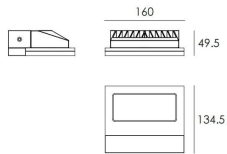

Scheme

Product

Real power (W)	10.5

Real luminous flux (Lm)	811

Luminous efficiency (Lm/W)	77.24

Beam angle (°)	45°/35°

Life time (h)	50000h L70B10

IP	65

Electrical class insulation	Class I

Colour	Grey

Chip Brand	NICHIA

Control gear included	Yes

Control gear	ON-OFF

Colour temperature (K)	3000

Colour consistency (SDCM)	SDCM<3

CRI	80

IK	IK10