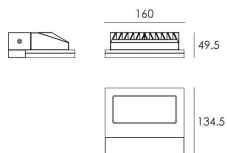

FLOOD

Lavov outdoor wall light from the family FLOOD with a power of 10,5W and a optic distribution 45°/35°. With a total lumen output of 811lm and an efficiency of 77,24lm/W. Manufactured in Die Cast Aluminium Body, Tempered Glass Cover and finished in Grey colour.

Pictograms

Dimensions

Product dimensions (mm) 160x134,5x49,5mm

Scheme

Product

Real power (W)	10.5
-----------------------	-------------

Real luminous flux (Lm)	811
--------------------------------	------------