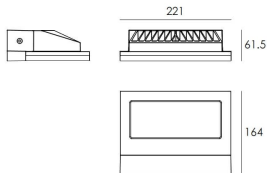

Scheme

Product

Real power (W)	17.5

Real luminous flux (Lm)	1370

Luminous efficiency (Lm/W)	78.29

Beam angle (°)	45°/35°

Life time (h)	50000h L70B10

IP	65

Electrical class insulation	Class I

Colour	Grey

Chip Brand	NICHIA

Control gear included	Yes

Control gear	ON-OFF

Colour temperature (K)	3000

Colour consistency (SDCM)	SDCM<3

CRI	80

IK	IK10