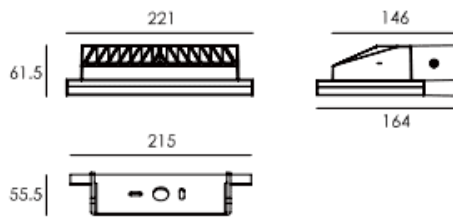

## FLOOD

Lavov outdoor wall light from the family FLOOD with a power of 20W and a optic distribution 69°x40°. With a total lumen output of 1516lm and an efficiency of 75 lm/W. Manufactured in Die Cast Aluminium Body, Tempered Glass Cover and finished in Grey colour.

Dimensions	
Product dimensions (mm)	221x164x61,5mm

## Scheme

Item code	86.OW17.2351.03
Product type	Outdoor
Category	Wall Light
Family	FLOOD
Pictograms	<div style="display: flex; flex-wrap: wrap; gap: 5px;"> <div style="border: 1px solid black; padding: 2px; font-size: 8px;">50 60 Hz</div> <div style="border: 1px solid black; padding: 2px; font-size: 8px;">220 240 V</div> <div style="border: 1px solid black; padding: 2px; font-size: 8px;">CRI 80</div> <div style="border: 1px solid black; padding: 2px; font-size: 8px;">On Off</div> <div style="border: 1px solid black; padding: 2px; font-size: 8px;">SDCM 5</div> <div style="border: 1px solid black; padding: 2px; font-size: 8px;">50000h L70B10</div> <div style="border: 1px solid black; padding: 2px; font-size: 8px;">IP 65</div> <div style="border: 1px solid black; padding: 2px; font-size: 8px;">IK 06</div> </div>

Product	
Real power (W)	20
Real luminous flux (Lm)	1516
Luminous efficiency (Lm/W)	75
Beam angle (&ordm;)	69°x40°
Life time (h)	50000h L70B10
IP	65
Electrical class insulation	Class I
Colour	Grey
Control gear included	Yes
Control gear	ON-OFF
Colour temperature (K)	3000
Colour consistency (SDCM)	SDCM<3
CRI	80
IK	IK06