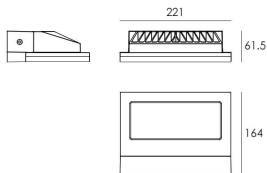

Pictograms

Dimensions

Product dimensions (mm) 221x164x61,5mm

Scheme

Product

Real power (W)	17.5
-----------------------	-------------

Real luminous flux (Lm)	1370
--------------------------------	-------------