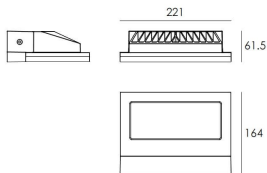

Scheme

Product

Real power (W)	17.5

Real luminous flux (Lm)	1370

Luminous efficiency (Lm/W)	78.29

Beam angle (°)	45°/35°

Life time (h)	50000h L70B10

IP	65

Electrical class insulation	Class I

Colour	Grey

Chip Brand	NICHIA

Control gear included	Yes

Control gear	ON-OFF

Colour temperature (K)	3000

Colour consistency (SDCM)	SDCM<3

CRI	80

IK	IK10