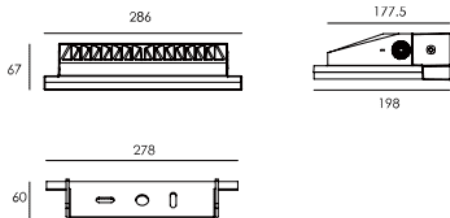

FLOOD

Lavov outdoor wall light from the family FLOOD with a power of 28W and a optic distribution 73°x49°. With a total lumen output of 2047lm and an efficiency of 73lm/W. Manufactured in Die Cast Aluminium Body, Tempered Glass Cover and finished in Grey colour.

Dimensions

Product dimensions (mm) **286x198x67mm**

Scheme

Item code	86.OW17.3351.03				
Product type	Outdoor				
Category	Wall Light				
Family	FLOOD				
Pictograms	50 60 Hz	220 240 V	CRI 80	50000h L80B10	IP 65
	IK 06				

Product	
Real power (W)	28
Real luminous flux (Lm)	2047
Luminous efficiency (Lm/W)	73
Beam angle (º)	73°x49°
Life time (h)	50000h L70B10
IP	65
Electrical class insulation	Class I
Colour	Grey
Control gear included	Yes
Control gear	ON-OFF
Colour temperature (K)	3000
Colour consistency (SDCM)	SDCM<3
CRI	80
IK	IK06