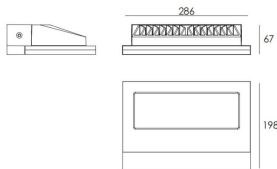

Scheme

Product

Real power (W)	36

Real luminous flux (Lm)	2979

Luminous efficiency (Lm/W)	82.75

Beam angle (°)	45°/35°

Life time (h)	50000h L70B10

IP	65

Electrical class insulation	Class I

Colour	Grey

Chip Brand	NICHIA

Control gear included	Yes

Control gear	ON-OFF

Colour temperature (K)	3000

Colour consistency (SDCM)	SDCM<3

CRI	80

IK	IK10