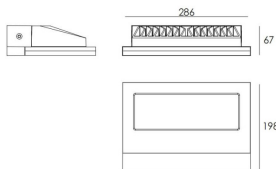

FLOOD

Lavov outdoor wall light from the family FLOOD with a power of 36W and a optic distribution 45°/35°. With a total lumen output of 2979lm and an efficiency of 82,75lm/W. Manufactured in Die Cast Aluminium Body, Tempered Glass Cover and finished in Grey colour.

Pictograms

Dimensions

Product dimensions (mm) 286x198x67mm

Scheme

Product

Real power (W)	36
-----------------------	-----------

Real luminous flux (Lm)	2979
--------------------------------	-------------

Luminous efficiency (Lm/W)	82.75
-----------------------------------	--------------