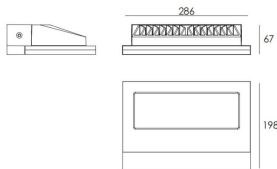

FLOOD

Lavov outdoor wall light from the family FLOOD with a power of 36W and a optic distribution 45°/35°. With a total lumen output of 2979lm and an efficiency of 82,75lm/W. Manufactured in Die Cast Aluminium Body, Tempered Glass Cover and finished in Grey colour.

Pictograms	
-------------------	--

Dimensions

Product dimensions (mm)	286x198x67mm
--------------------------------	---------------------

Scheme

Product

Real power (W)	36
-----------------------	-----------