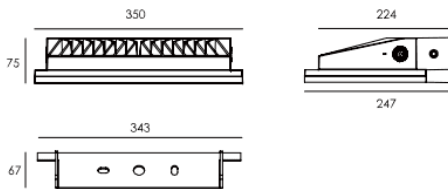

FLOOD

Lavov outdoor wall light from the family FLOOD with a power of 42W and a optic distribution 75°x55°. With a total lumen output of 2960 lm and an efficiency of 70lm/W. Manufactured in Die Cast Aluminium Body, Tempered Glass Cover and finished in Grey colour.

Dimensions

Product dimensions (mm) **350x247x75mm**

Scheme

Item code	86.OW17.4351.03				
Product type	Outdoor				
Category	Wall Light				
Family	FLOOD				
Pictograms	50 60 Hz	220 240 V	CRI 80	On Off	SDCM 5
	50000h L70B10	IP 65	IK 06		

Product	
Real power (W)	42
Real luminous flux (Lm)	2960
Luminous efficiency (Lm/W)	70
Beam angle (º)	75°x55°
Life time (h)	50000h L70B10
IP	65
Electrical class insulation	Class I
Colour	Grey
Control gear included	Yes
Control gear	ON-OFF
Colour temperature (K)	3000
Colour consistency (SDCM)	SDCM<3
CRI	80
IK	IK06