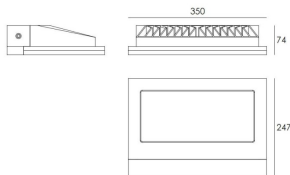

FLOOD

Lavov outdoor wall light from the family FLOOD with a power of 63W and a optic distribution 45°/35° . With a total lumen output of 5312lm and an efficiency of 84,32lm/W. Manufactured in Die Cast Aluminium Body, Tempered Glass Cover and finished in Grey colour.

Pictograms

Dimensions

Product dimensions (mm) 350x247x74mm

Scheme

Product

Real power (W)	63
-----------------------	-----------

Real luminous flux (Lm)	5312
--------------------------------	-------------

Luminous efficiency (Lm/W)	84.32
-----------------------------------	--------------