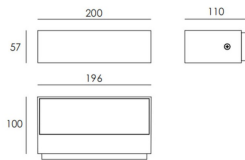

LONG

Lavov outdoor wall light from the family LONG with a power of 12W and a optic distribution 92°x75°. With a total lumen output of 792lm and an efficiency of 66lm/W. Manufactured in Die Cast Aluminium Body, Tempered Glass Cover and finished in Grey colour.

Pictograms	    
	    
	

Dimensions

Product dimensions (mm) 200x57x110mm

Scheme

Product

Real power (W)	12
-----------------------	-----------

Real luminous flux (Lm)	792
--------------------------------	------------