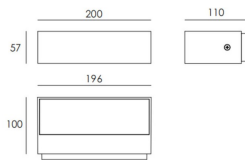

Scheme

Product

Real power (W) 12

Real luminous flux (Lm) 792

Luminous efficiency (Lm/W) 66

Beam angle (°) 92°x75°

Life time (h) 50000h L70B10

IP 65

Electrical class insulation Class I

Colour Grey

Chip Brand OSRAM

Control gear included Yes

Control gear ON-OFF

Colour temperature (K) 3000

Colour consistency (SDCM) SDCM<3

CRI 80

IK IK10