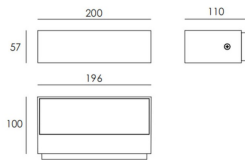

LONG

Lavov outdoor wall light from the family LONG with a power of 12W and a optic distribution 92°x75°. With a total lumen output of 792lm and an efficiency of 66lm/W. Manufactured in Die Cast Aluminium Body, Tempered Glass Cover and finished in Grey colour.

Pictograms

Dimensions

Product dimensions (mm) 200x57x110mm

Scheme

Product

Real power (W)	12
-----------------------	-----------

Real luminous flux (Lm)	792
--------------------------------	------------

Luminous efficiency (Lm/W)	66
-----------------------------------	-----------