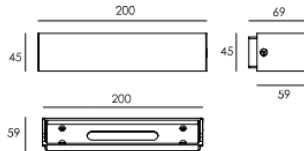

## LONG

Lavov outdoor wall light from the family LONG with a power of 14W and a optic distribution 87°x60°. With a total lumen output of 300X2 lm and an efficiency of 43lm/W. Manufactured in Die Cast Aluminium Body, Tempered Glass Cover and finished in Grey colour.

### Dimensions

Product dimensions (mm) 200x45x69mm

### Scheme

Item code	86.OW18.1351.03
Product type	Outdoor
Category	Wall Light
Family	LONG
Pictograms	<div style="display: flex; gap: 10px;"> <div style="border: 1px solid black; border-radius: 50%; padding: 2px;">220 240 V</div> <div style="border: 1px solid black; border-radius: 50%; padding: 2px;">CRI 80</div> <div style="border: 1px solid black; border-radius: 50%; padding: 2px;">SDCM 3</div> <div style="border: 1px solid black; border-radius: 50%; padding: 2px;">IP 65</div> <div style="border: 1px solid black; border-radius: 50%; padding: 2px;">IK 05</div> </div>

Product	
Real power (W)	14
Real luminous flux (Lm)	600
Luminous efficiency (Lm/W)	43
Beam angle (&ordm;)	87°x60°
Life time (h)	50000h L70B10
IP	65
Electrical class insulation	Class I
Colour	Grey
Control gear included	Yes
Control gear	ON-OFF
Colour temperature (K)	3000
Colour consistency (SDCM)	SDCM<3
CRI	80
IK	IK03