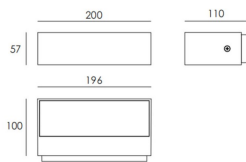

Scheme

Product

Real power (W)	12

Real luminous flux (Lm)	792

Luminous efficiency (Lm/W)	66

Beam angle (°)	92°x75°

Life time (h)	50000h L70B10

IP	65

Electrical class insulation	Class I

Colour	Grey

Chip Brand	OSRAM

Control gear included	Yes

Control gear	ON-OFF

Colour temperature (K)	3000

Colour consistency (SDCM)	SDCM<3

CRI	80

IK	IK10