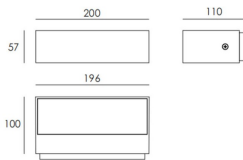

Scheme

Product

Real power (W)	12

Real luminous flux (Lm)	792

Luminous efficiency (Lm/W)	66

Beam angle (°)	92°x75°

Life time (h)	50000h L70B10

IP	65

Electrical class insulation	Class I

Colour	Grey

Chip Brand	OSRAM

Control gear included	Yes

Control gear	ON-OFF

Colour temperature (K)	3000

Colour consistency (SDCM)	SDCM<3

CRI	80

IK	IK10