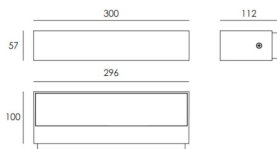

Scheme

Product

Real power (W)	20.9

Real luminous flux (Lm)	1672

Luminous efficiency (Lm/W)	80

Beam angle (°)	92°x75°

Life time (h)	50000h L70B10

IP	65

Electrical class insulation	Class I

Colour	Grey

Chip Brand	OSRAM

Control gear included	Yes

Control gear	ON-OFF

Colour temperature (K)	3000

Colour consistency (SDCM)	SDCM<3

CRI	80

IK	IK10