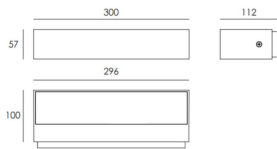

LONG

Lavov outdoor wall light from the family LONG with a power of 20,9W and a optic distribution 92°x75°. With a total lumen output of 1672lm and an efficiency of 80lm/W. Manufactured in Die Cast Aluminium Body, Tempered Glass Cover and finished in Grey colour.

Item code 86.OW18.2351.03

Product type Outdoor

Category Wall Light

Family LONG

Pictograms

Dimensions

Product dimensions (mm) 300x57x112mm

Scheme

Product

Real power (W) 20.9

Real luminous flux (Lm) 1672

Luminous efficiency (Lm/W) 80

Beam angle (°) 92°x75°

Life time (h) 50000h L70B10

IP 65

Electrical class insulation Class I