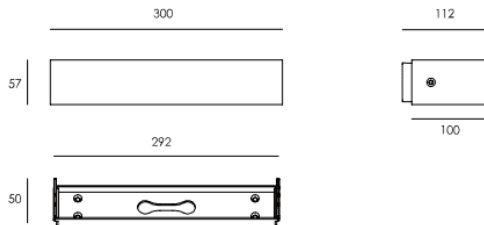

LONG

Lavov outdoor wall light from the family LONG with a power of 30W and a optic distribution 95°x65°. With a total lumen output of 1664lm and an efficiency of 55lm/W. Manufactured in Die Cast Aluminium Body, Tempered Glass Cover and finished in Grey colour.

Dimensions	
Product dimensions (mm)	300x57x112mm

Scheme

Item code	86.OW18.2351.03
Product type	Outdoor
Category	Wall Light
Family	LONG
Pictograms	<div style="display: flex; gap: 5px;"> <div style="border: 1px solid black; border-radius: 50%; padding: 2px; font-size: 8px;">50 60 Hz</div> <div style="border: 1px solid black; border-radius: 50%; padding: 2px; font-size: 8px;">220 240 V</div> <div style="border: 1px solid black; border-radius: 50%; padding: 2px; font-size: 8px;">SDCM 3</div> <div style="border: 1px solid black; border-radius: 50%; padding: 2px; font-size: 8px;">IP 65</div> <div style="border: 1px solid black; border-radius: 50%; padding: 2px; font-size: 8px;">IK 05</div> </div>

Product	
Real power (W)	30
Real luminous flux (Lm)	1664
Luminous efficiency (Lm/W)	55
Beam angle (º)	95°x65°
Life time (h)	50000h L70B10
IP	65
Electrical class insulation	Class I
Colour	Grey
Control gear included	Yes
Control gear	ON-OFF
Colour temperature (K)	3000
Colour consistency (SDCM)	SDCM<3
CRI	80
IK	IK03