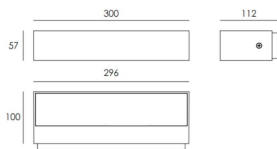

LONG

Lavov outdoor wall light from the family LONG with a power of 20,9W and a optic distribution 92°x75°. With a total lumen output of 1672lm and an efficiency of 80lm/W. Manufactured in Die Cast Aluminium Body, Tempered Glass Cover and finished in Grey colour.

Pictograms

Dimensions

Product dimensions (mm) 300x57x112mm

Scheme

Product

Real power (W)	20.9
-----------------------	-------------

Real luminous flux (Lm)	1672
--------------------------------	-------------