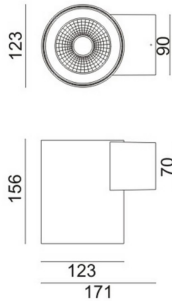

WDOWN

Lavov outdoor wall light from the family WDOWN with a power of 20W and a optic distribution 15°/40°. With a total lumen output of 1600lm and an efficiency of 80lm/W. Manufactured in Die Cast Aluminium Body, Tempered Glass Cover and finished in White colour.

Item code	86.OW20.1331.01
Product type	Outdoor
Category	Wall Light
Family	WDOWN
Pictograms	

Dimensions

Product dimensions (mm) **Ø123x156mm**

Scheme

Product

Real power (W)	20
Real luminous flux (Lm)	1600
Luminous efficiency (Lm/W)	80
Beam angle (°)	15°/40°
Life time (h)	50000h L70B10
IP	65
Electrical class insulation	Class I
Colour	White
Chip Brand	OSRAM
Control gear included	Yes
Control gear	ON-OFF
Colour temperature (K)	3000
Colour consistency (SDCM)	SDCM<3
CRI	80
IK	IK10