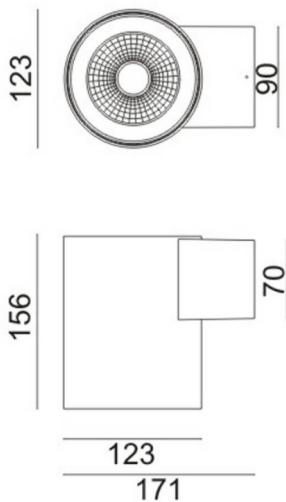

WDOWN

Lavov outdoor wall light from the family WDOWN with a power of 20W and a optic distribution 15°/40°. With a total lumen output of 1600lm and an efficiency of 80lm/W. Manufactured in Die Cast Aluminium Body, Tempered Glass Cover and finished in White colour.

Dimensions

Product dimensions (mm) **Ø123x156mm**

Scheme

Item code	86.OW20.1331.01
Product type	Outdoor
Category	Wall Light
Family	WDOWN
Pictograms	

Product	
Real power (W)	20
Real luminous flux (Lm)	1600
Luminous efficiency (Lm/W)	80
Beam angle (º)	15°/40°
Life time (h)	50000h L70B10
IP	65
Electrical class insulation	Class I
Colour	White
Chip Brand	OSRAM
Control gear included	Yes
Control gear	ON-OFF
Colour temperature (K)	3000
Colour consistency (SDCM)	SDCM<3
CRI	80
IK	IK10