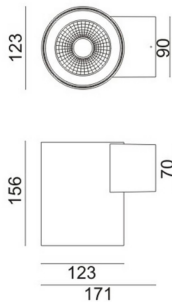

WDOWN

Lavov outdoor wall light from the family WDOWN with a power of 20W and a optic distribution 15°/40°. With a total lumen output of 1600lm and an efficiency of 80lm/W. Manufactured in Die Cast Aluminium Body, Tempered Glass Cover and finished in White colour.

Item code	86.OW20.1331.01
------------------	------------------------

Product type	Outdoor
---------------------	----------------

Category	Wall Light
-----------------	-------------------

Family	WDOWN
---------------	--------------

Pictograms	
-------------------	--

Dimensions

Product dimensions (mm) **Ø123x156mm**

Scheme

Product

Real power (W)	20
-----------------------	-----------

Real luminous flux (Lm)	1600
--------------------------------	-------------