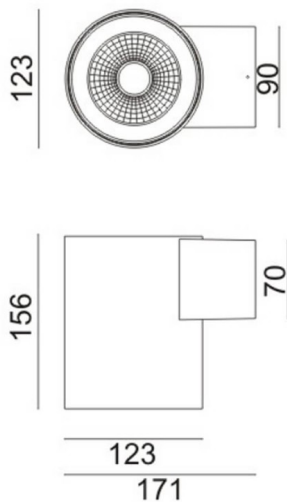

### WDOWN

Lavov outdoor wall light from the family WDOWN with a power of 20W and a optic distribution 15°/40°. With a total lumen output of 1600lm and an efficiency of 80lm/W. Manufactured in Die Cast Aluminium Body, Tempered Glass Cover and finished in White colour.

#### Dimensions

Product dimensions (mm) **Ø123x156mm**

#### Scheme

Item code	86.OW20.1331.01
Product type	Outdoor
Category	Wall Light
Family	WDOWN
Pictograms	

<b>Product</b>	
Real power (W)	20
Real luminous flux (Lm)	1600
Luminous efficiency (Lm/W)	80
Beam angle (°)	15°/40°
Life time (h)	50000h L70B10
IP	65
Electrical class insulation	Class I
Colour	White
Chip Brand	OSRAM
Control gear included	Yes
Control gear	ON-OFF
Light source	LED
Type of LED	SMD
Colour temperature (K)	3000
Colour consistency (SDCM)	SDCM3
CRI	80
IK	IK10