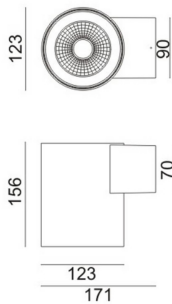

### WDOWN

Lavov outdoor wall light from the family WDOWN with a power of 20W and a optic distribution 15°/40°. With a total lumen output of 1600lm and an efficiency of 80lm/W. Manufactured in Die Cast Aluminium Body, Tempered Glass Cover and finished in White colour.

### Dimensions

Product dimensions (mm) Ø123x156mm

### Product

Real power (W)	20
Real luminous flux (Lm)	1600
Luminous efficiency (Lm/W)	80
Beam angle (°)	15°/40°
Life time (h)	50000h L70B10
IP	65
Electrical class insulation	Class I
Colour	White
Chip Brand	OSRAM
Control gear included	Yes
Control gear	ON-OFF
Colour temperature (K)	3000
Colour consistency (SDCM)	SDCM<3
CRI	80
IK	IK10