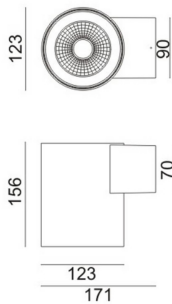

WDOWN

Lavov outdoor wall light from the family WDOWN with a power of 20W and a optic distribution 15°/40°. With a total lumen output of 1600lm and an efficiency of 80lm/W. Manufactured in Die Cast Aluminium Body, Tempered Glass Cover and finished in White colour.

Item code	86.OW20.1331.01
Product type	Outdoor
Category	Wall Light
Family	WDOWN
Pictograms	

Dimensions

Product dimensions (mm) **Ø123x156mm**

Scheme

Product

Real power (W)	20
Real luminous flux (Lm)	1600
Luminous efficiency (Lm/W)	80
Beam angle (°)	15°/40°
Life time (h)	50000h L70B10
IP	65
Electrical class insulation	Class I
Colour	White
Chip Brand	OSRAM
Control gear included	Yes
Control gear	ON-OFF
Colour temperature (K)	3000
Colour consistency (SDCM)	SDCM<3
CRI	80
IK	IK10