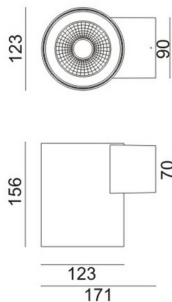

WDOWN

Lavov outdoor wall light from the family WDOWN with a power of 20W and a optic distribution 15°/40°. With a total lumen output of 1600lm and an efficiency of 80lm/W. Manufactured in Die Cast Aluminium Body, Tempered Glass Cover and finished in Black colour.

| | |
|--------------|---|
| Item code | 86.OW20.1331.02 |
| Product type | Outdoor |
| Category | Wall Light |
| Family | WDOWN |
| Pictograms |  |

Dimensions

Product dimensions (mm) Ø123x156mm

Scheme

Product

| | |
|-----------------------------|---------------|
| Real power (W) | 20 |
| Real luminous flux (Lm) | 1600 |
| Luminous efficiency (Lm/W) | 80 |
| Beam angle (°) | 15°/40° |
| Life time (h) | 50000h L70B10 |
| IP | 65 |
| Electrical class insulation | Class I |
| Colour | Black |
| Chip Brand | OSRAM |
| Control gear included | Yes |
| Control gear | ON-OFF |
| Colour temperature (K) | 3000 |
| Colour consistency (SDCM) | SDCM<3 |
| CRI | 80 |
| IK | IK10 |