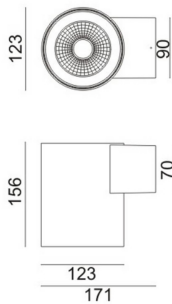

WDOWN

Lavov outdoor wall light from the family WDOWN with a power of 20W and a optic distribution 15°/40°. With a total lumen output of 1600lm and an efficiency of 80lm/W. Manufactured in Die Cast Aluminium Body, Tempered Glass Cover and finished in Black colour.

Item code	86.OW20.1331.02
Product type	Outdoor
Category	Wall Light
Family	WDOWN
Pictograms	

Dimensions

Product dimensions (mm) **Ø123x156mm**

Scheme

Product

Real power (W)	20
Real luminous flux (Lm)	1600
Luminous efficiency (Lm/W)	80
Beam angle (°)	15°/40°
Life time (h)	50000h L70B10
IP	65
Electrical class insulation	Class I
Colour	Black
Chip Brand	OSRAM
Control gear included	Yes
Control gear	ON-OFF
Colour temperature (K)	3000
Colour consistency (SDCM)	SDCM<3
CRI	80
IK	IK10