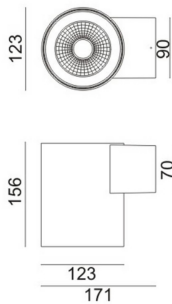

WDOWN

Lavov outdoor wall light from the family WDOWN with a power of 20W and a optic distribution 15°/40°. With a total lumen output of 1600lm and an efficiency of 80lm/W. Manufactured in Die Cast Aluminium Body, Tempered Glass Cover and finished in Black colour.

Item code	86.OW20.1331.02
Product type	Outdoor
Category	Wall Light
Family	WDOWN
Pictograms	

Dimensions

Product dimensions (mm) Ø123x156mm

Scheme

Product

Real power (W)	20
Real luminous flux (Lm)	1600
Luminous efficiency (Lm/W)	80
Beam angle (°)	15°/40°
Life time (h)	50000h L70B10
IP	65
Electrical class insulation	Class I
Colour	Black
Chip Brand	OSRAM
Control gear included	Yes
Control gear	ON-OFF
Colour temperature (K)	3000
Colour consistency (SDCM)	SDCM<3
CRI	80
IK	IK10