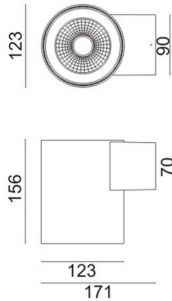

WDOWN

Lavov outdoor wall light from the family WDOWN with a power of 20W and a optic distribution 15°/40°. With a total lumen output of 1600lm and an efficiency of 80lm/W. Manufactured in Die Cast Aluminium Body, Tempered Glass Cover and finished in Black colour.

Item code	86.OW20.1331.02
Product type	Outdoor
Category	Wall Light
Family	WDOWN
Pictograms	

Dimensions

Product dimensions (mm) **Ø123x156mm**

Scheme

Product

Real power (W)	20
Real luminous flux (Lm)	1600
Luminous efficiency (Lm/W)	80
Beam angle (°)	15°/40°
Life time (h)	50000h L70B10
IP	65
Electrical class insulation	Class I
Colour	Black
Chip Brand	OSRAM
Control gear included	Yes
Control gear	ON-OFF
Colour temperature (K)	3000
Colour consistency (SDCM)	SDCM<3
CRI	80
IK	IK10