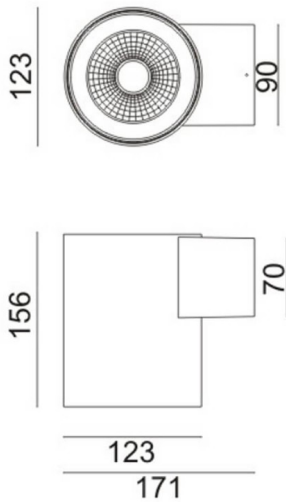

WDOWN

Lavov outdoor wall light from the family WDOWN with a power of 20W and a optic distribution 15°/40°. With a total lumen output of 1600lm and an efficiency of 80lm/W. Manufactured in Die Cast Aluminium Body, Tempered Glass Cover and finished in Black colour.

Dimensions

Product dimensions (mm) **Ø123x156mm**

Scheme

| | |
|--------------|--------------------------------------------------------------------------------------|
| Item code | 86.OW20.1331.02 |
| Product type | Outdoor |
| Category | Wall Light |
| Family | WDOWN |
| Pictograms |  |

| | |
|-----------------------------|---------------|
| Product | |
| Real power (W) | 20 |
| Real luminous flux (Lm) | 1600 |
| Luminous efficiency (Lm/W) | 80 |
| Beam angle (°) | 15°/40° |
| Life time (h) | 50000h L70B10 |
| IP | 65 |
| Electrical class insulation | Class I |
| Colour | Black |
| Chip Brand | OSRAM |
| Control gear included | Yes |
| Control gear | ON-OFF |
| Light source | LED |
| Type of LED | SMD |
| Colour temperature (K) | 3000 |
| Colour consistency (SDCM) | SDCM3 |
| CRI | 80 |
| IK | IK10 |