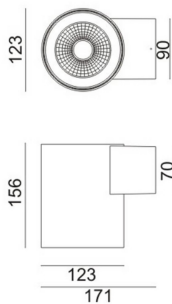

WDOWN

Lavov outdoor wall light from the family WDOWN with a power of 20W and a optic distribution 15°/40°. With a total lumen output of 1600lm and an efficiency of 80lm/W. Manufactured in Die Cast Aluminium Body, Tempered Glass Cover and finished in Grey colour.

Item code 86.OW20.1331.03

Product type Outdoor

Category Wall Light

Family WDOWN

Pictograms

Dimensions

Product dimensions (mm) Ø123x156mm

Scheme

Product

Real power (W) 20

Real luminous flux (Lm) 1600

Luminous efficiency (Lm/W) 80

Beam angle (°) 15°/40°

Life time (h) 50000h L70B10

IP 65

Electrical class insulation Class I