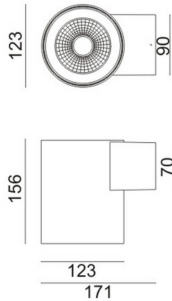

WDOWN

Lavov outdoor wall light from the family WDOWN with a power of 20W and a optic distribution 15°/40°. With a total lumen output of 1600lm and an efficiency of 80lm/W. Manufactured in Die Cast Aluminium Body, Tempered Glass Cover and finished in Grey colour.

Item code	86.OW20.1331.03
Product type	Outdoor
Category	Wall Light
Family	WDOWN
Pictograms	

Dimensions

Product dimensions (mm) **Ø123x156mm**

Scheme

Product

Real power (W)	20
Real luminous flux (Lm)	1600
Luminous efficiency (Lm/W)	80
Beam angle (°)	15°/40°
Life time (h)	50000h L70B10
IP	65
Electrical class insulation	Class I
Colour	Grey
Chip Brand	OSRAM
Control gear included	Yes
Control gear	ON-OFF
Colour temperature (K)	3000
Colour consistency (SDCM)	SDCM<3
CRI	80
IK	IK10