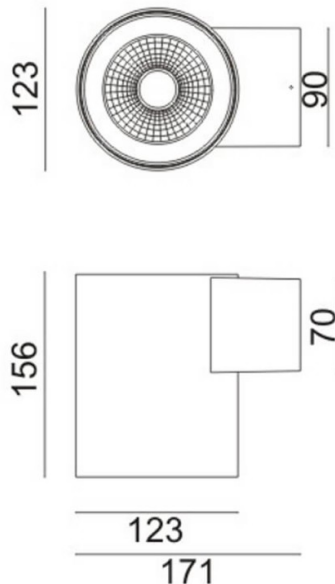

Scheme

Product	
Real power (W)	20
Real luminous flux (Lm)	1600
Luminous efficiency (Lm/W)	80
Beam angle (°)	15°/40°
Life time (h)	50000h L70B10
IP	65
Electrical class insulation	Class I
Colour	Grey
Chip Brand	OSRAM
Control gear included	Yes
Control gear	ON-OFF
Colour temperature (K)	3000
Colour consistency (SDCM)	SDCM<3
CRI	80
IK	IK10