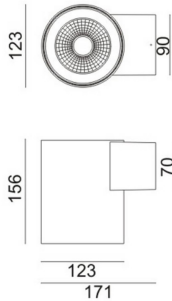

WDOWN

Lavov outdoor wall light from the family WDOWN with a power of 20W and a optic distribution 15°/40°. With a total lumen output of 1600lm and an efficiency of 80lm/W. Manufactured in Die Cast Aluminium Body, Tempered Glass Cover and finished in Grey colour.

Item code	86.OW20.1331.03
Product type	Outdoor
Category	Wall Light
Family	WDOWN
Pictograms	

Dimensions

Product dimensions (mm) Ø123x156mm

Scheme

Product

Real power (W)	20
Real luminous flux (Lm)	1600
Luminous efficiency (Lm/W)	80
Beam angle (°)	15°/40°
Life time (h)	50000h L70B10
IP	65
Electrical class insulation	Class I
Colour	Grey
Chip Brand	OSRAM
Control gear included	Yes
Control gear	ON-OFF
Colour temperature (K)	3000
Colour consistency (SDCM)	SDCM<3
CRI	80
IK	IK10