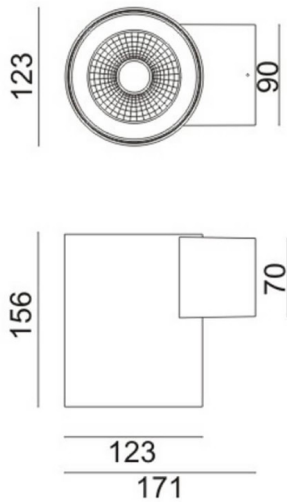

WDOWN

Lavov outdoor wall light from the family WDOWN with a power of 20W and a optic distribution 15°/40°. With a total lumen output of 1600lm and an efficiency of 80lm/W. Manufactured in Die Cast Aluminium Body, Tempered Glass Cover and finished in Grey colour.

Dimensions

Product dimensions (mm) **Ø123x156mm**

Scheme

Item code **86.OW20.1331.03**

Product type **Outdoor**

Category **Wall Light**

Family **WDOWN**

Pictograms

Product

Real power (W)	20
Real luminous flux (Lm)	1600
Luminous efficiency (Lm/W)	80
Beam angle (°)	15°/40°
Life time (h)	50000h L70B10
IP	65
Electrical class insulation	Class I
Colour	Grey
Chip Brand	OSRAM
Control gear included	Yes
Control gear	ON-OFF
Light source	LED
Type of LED	SMD
Colour temperature (K)	3000
Colour consistency (SDCM)	SDCM3
CRI	80
IK	IK10