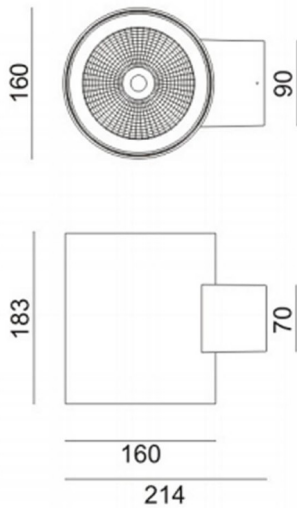

WDOWN

Lavov outdoor wall light from the family WDOWN with a power of 40W and a optic distribution 15°/40°. With a total lumen output of 3250lm and an efficiency of 81,25lm/W. Manufactured in Die Cast Aluminium Body, Tempered Glass Cover and finished in White colour.

Dimensions

Product dimensions (mm) **Ø160mmx183mm**

Scheme

Item code	86.OW20.2331.01
Product type	Outdoor
Category	Wall Light
Family	WDOWN
Pictograms	

Product	
Real power (W)	40
Real luminous flux (Lm)	3250
Luminous efficiency (Lm/W)	81.25
Beam angle (°)	15°/40°
Life time (h)	50000h L70B10
IP	65
Electrical class insulation	Class I
Colour	White
Chip Brand	OSRAM
Control gear included	Yes
Control gear	ON-OFF
Light source	LED
Type of LED	SMD
Colour temperature (K)	3000
Colour consistency (SDCM)	SDCM3
CRI	80
IK	IK10