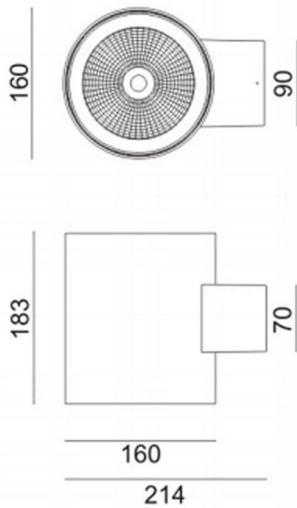

WDOWN

Lavov outdoor wall light from the family WDOWN with a power of 40W and a optic distribution 15°/40°. With a total lumen output of 3250lm and an efficiency of 81,25lm/W. Manufactured in Die Cast Aluminium Body, Tempered Glass Cover and finished in White colour.

Item code	86.OW20.2331.01
Product type	Outdoor
Category	Wall Light
Family	WDOWN
Pictograms	

Dimensions

Product dimensions (mm) **Ø160mmx183mm**

Scheme

Product	
Real power (W)	40
Real luminous flux (Lm)	3250
Luminous efficiency (Lm/W)	81.25
Beam angle (&ordm;)	15°/40°
Life time (h)	50000h L70B10
IP	65
Electrical class insulation	Class I
Colour	White
Chip Brand	OSRAM
Control gear included	Yes
Control gear	ON-OFF
Colour temperature (K)	3000
Colour consistency (SDCM)	SDCM<3
CRI	80
IK	IK10