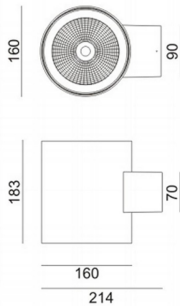

WDOWN

Lavov outdoor wall light from the family WDOWN with a power of 40W and a optic distribution 15°/40°. With a total lumen output of 3250lm and an efficiency of 81,25lm/W. Manufactured in Die Cast Aluminium Body, Tempered Glass Cover and finished in White colour.

Pictograms

Dimensions

Product dimensions (mm) **Ø160mmx183mm**

Scheme

Product

Real power (W)	40
-----------------------	-----------

Real luminous flux (Lm)	3250
--------------------------------	-------------