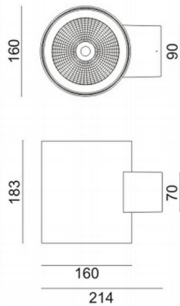

WDOWN

Lavov outdoor wall light from the family WDOWN with a power of 40W and a optic distribution 15°/40°. With a total lumen output of 3250lm and an efficiency of 81,25lm/W. Manufactured in Die Cast Aluminium Body, Tempered Glass Cover and finished in White colour.

Item code	86.OW20.2331.01
Product type	Outdoor
Category	Wall Light
Family	WDOWN
Pictograms	

Dimensions

Product dimensions (mm) **Ø160mmx183mm**

Scheme

Product

Real power (W)	40
Real luminous flux (Lm)	3250
Luminous efficiency (Lm/W)	81.25
Beam angle (°)	15°/40°
Life time (h)	50000h L70B10
IP	65
Electrical class insulation	Class I
Colour	White
Chip Brand	OSRAM
Control gear included	Yes
Control gear	ON-OFF
Colour temperature (K)	3000
Colour consistency (SDCM)	SDCM<3
CRI	80
IK	IK10