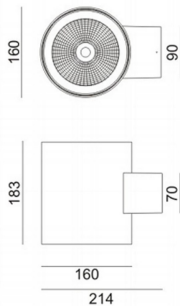

WDOWN

Lavov outdoor wall light from the family WDOWN with a power of 40W and a optic distribution 15°/40°. With a total lumen output of 3250lm and an efficiency of 81,25lm/W. Manufactured in Die Cast Aluminium Body, Tempered Glass Cover and finished in White colour.

Pictograms

Dimensions

Product dimensions (mm) **Ø160mmx183mm**

Scheme

Product

Real power (W)	40
-----------------------	-----------

Real luminous flux (Lm)	3250
--------------------------------	-------------