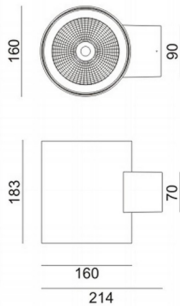

WDOWN

Lavov outdoor wall light from the family WDOWN with a power of 40W and a optic distribution 15°/40°. With a total lumen output of 3250lm and an efficiency of 81,25lm/W. Manufactured in Die Cast Aluminium Body, Tempered Glass Cover and finished in White colour.

Item code	86.OW20.2331.01
Product type	Outdoor
Category	Wall Light
Family	WDOWN
Pictograms	

Dimensions

Product dimensions (mm) Ø160mmx183mm

Scheme

Product

Real power (W)	40
Real luminous flux (Lm)	3250
Luminous efficiency (Lm/W)	81.25
Beam angle (°)	15°/40°
Life time (h)	50000h L70B10
IP	65
Electrical class insulation	Class I
Colour	White
Chip Brand	OSRAM
Control gear included	Yes
Control gear	ON-OFF
Colour temperature (K)	3000
Colour consistency (SDCM)	SDCM<3
CRI	80
IK	IK10