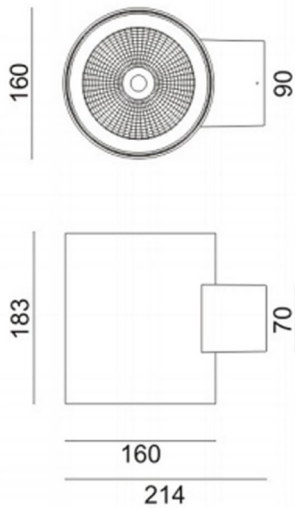

### WDOWN

Lavov outdoor wall light from the family WDOWN with a power of 40W and a optic distribution 15°/40°. With a total lumen output of 3250lm and an efficiency of 81,25lm/W. Manufactured in Die Cast Aluminium Body, Tempered Glass Cover and finished in Black colour.

### Dimensions

Product dimensions (mm) **Ø160mmx183mm**

### Scheme

Item code	86.OW20.2331.02
Product type	Outdoor
Category	Wall Light
Family	WDOWN
Pictograms	

<b>Product</b>	
Real power (W)	40
Real luminous flux (Lm)	3250
Luminous efficiency (Lm/W)	81.25
Beam angle (°)	15°/40°
Life time (h)	50000h L70B10
IP	65
Electrical class insulation	Class I
Colour	Black
Chip Brand	OSRAM
Control gear included	Yes
Control gear	ON-OFF
Light source	LED
Type of LED	SMD
Colour temperature (K)	3000
Colour consistency (SDCM)	SDCM3
CRI	80
IK	IK10