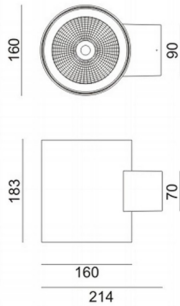

WDOWN

Lavov outdoor wall light from the family WDOWN with a power of 40W and a optic distribution 15°/40°. With a total lumen output of 3250lm and an efficiency of 81,25lm/W. Manufactured in Die Cast Aluminium Body, Tempered Glass Cover and finished in Black colour.

Item code 86.OW20.2331.02

Product type Outdoor

Category Wall Light

Family WDOWN

Pictograms

Dimensions

Product dimensions (mm) Ø160mmx183mm

Scheme

Product

Real power (W) 40

Real luminous flux (Lm) 3250

Luminous efficiency (Lm/W) 81.25

Beam angle (°) 15°/40°

Life time (h) 50000h L70B10

IP 65

Electrical class insulation Class I