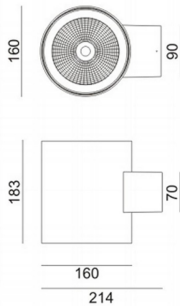

WDOWN

Lavov outdoor wall light from the family WDOWN with a power of 40W and a optic distribution 15°/40°. With a total lumen output of 3250lm and an efficiency of 81,25lm/W. Manufactured in Die Cast Aluminium Body, Tempered Glass Cover and finished in Black colour.

Item code	86.OW20.2331.02
Product type	Outdoor
Category	Wall Light
Family	WDOWN
Pictograms	

Dimensions

Product dimensions (mm) **Ø160mmx183mm**

Scheme

Product

Real power (W)	40
Real luminous flux (Lm)	3250
Luminous efficiency (Lm/W)	81.25
Beam angle (°)	15°/40°
Life time (h)	50000h L70B10
IP	65
Electrical class insulation	Class I
Colour	Black
Chip Brand	OSRAM
Control gear included	Yes
Control gear	ON-OFF
Colour temperature (K)	3000
Colour consistency (SDCM)	SDCM<3
CRI	80
IK	IK10