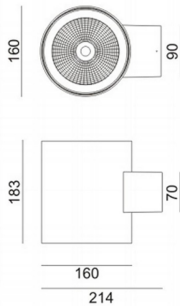

WDOWN

Lavov outdoor wall light from the family WDOWN with a power of 40W and a optic distribution 15°/40°. With a total lumen output of 3250lm and an efficiency of 81,25lm/W. Manufactured in Die Cast Aluminium Body, Tempered Glass Cover and finished in Grey colour.

Item code	86.OW20.2331.03
Product type	Outdoor
Category	Wall Light
Family	WDOWN
Pictograms	

Dimensions

Product dimensions (mm) **Ø160mmx183mm**

Scheme

Product

Real power (W)	40
Real luminous flux (Lm)	3250
Luminous efficiency (Lm/W)	81.25
Beam angle (°)	15°/40°
Life time (h)	50000h L70B10
IP	65
Electrical class insulation	Class I
Colour	Grey
Chip Brand	OSRAM
Control gear included	Yes
Control gear	ON-OFF
Colour temperature (K)	3000
Colour consistency (SDCM)	SDCM<3
CRI	80
IK	IK10