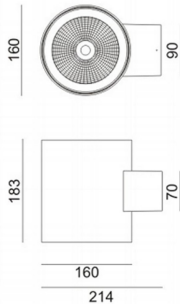

Scheme

Product

Real power (W)	40

Real luminous flux (Lm)	3250

Luminous efficiency (Lm/W)	81.25

Beam angle (°)	15°/40°

Life time (h)	50000h L70B10

IP	65

Electrical class insulation	Class I

Colour	Grey

Chip Brand	OSRAM

Control gear included	Yes

Control gear	ON-OFF

Colour temperature (K)	3000

Colour consistency (SDCM)	SDCM<3

CRI	80

IK	IK10