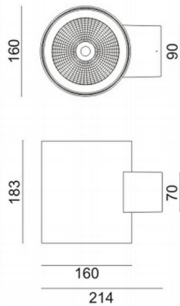

### WDOWN

Lavov outdoor wall light from the family WDOWN with a power of 40W and a optic distribution 15°/40°. With a total lumen output of 3250lm and an efficiency of 81,25lm/W. Manufactured in Die Cast Aluminium Body, Tempered Glass Cover and finished in Grey colour.

<b>Item code</b>	<b>86.OW20.2331.03</b>
<b>Product type</b>	<b>Outdoor</b>
<b>Category</b>	<b>Wall Light</b>
<b>Family</b>	<b>WDOWN</b>
<b>Pictograms</b>	

### Dimensions

**Product dimensions (mm)**    **Ø160mmx183mm**

### Product

<b>Real power (W)</b>	<b>40</b>
<b>Real luminous flux (Lm)</b>	<b>3250</b>
<b>Luminous efficiency (Lm/W)</b>	<b>81.25</b>
<b>Beam angle (°)</b>	<b>15°/40°</b>
<b>Life time (h)</b>	<b>50000h L70B10</b>
<b>IP</b>	<b>65</b>
<b>Electrical class insulation</b>	<b>Class I</b>
<b>Colour</b>	<b>Grey</b>
<b>Chip Brand</b>	<b>OSRAM</b>
<b>Control gear included</b>	<b>Yes</b>
<b>Control gear</b>	<b>ON-OFF</b>
<b>Colour temperature (K)</b>	<b>3000</b>
<b>Colour consistency (SDCM)</b>	<b>SDCM&lt;3</b>
<b>CRI</b>	<b>80</b>
<b>IK</b>	<b>IK10</b>