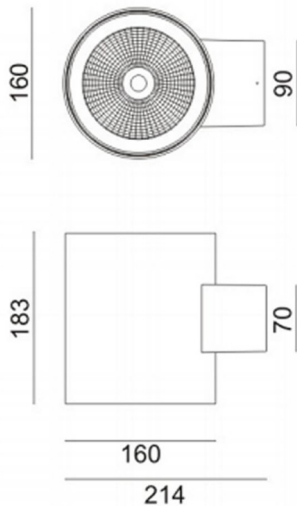

WDOWN

Lavov outdoor wall light from the family WDOWN with a power of 40W and a optic distribution 15°/40°. With a total lumen output of 3250lm and an efficiency of 81,25lm/W. Manufactured in Die Cast Aluminium Body, Tempered Glass Cover and finished in Grey colour.

Item code	86.OW20.2331.03
Product type	Outdoor
Category	Wall Light
Family	WDOWN
Pictograms	

Dimensions

Product dimensions (mm) **Ø160mmx183mm**

Scheme

Product	
Real power (W)	40
Real luminous flux (Lm)	3250
Luminous efficiency (Lm/W)	81.25
Beam angle (°)	15°/40°
Life time (h)	50000h L70B10
IP	65
Electrical class insulation	Class I
Colour	Grey
Chip Brand	OSRAM
Control gear included	Yes
Control gear	ON-OFF
Light source	LED
Type of LED	SMD
Colour temperature (K)	3000
Colour consistency (SDCM)	SDCM3
CRI	80
IK	IK10