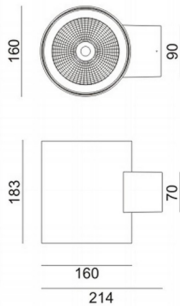

WDOWN

Lavov outdoor wall light from the family WDOWN with a power of 40W and a optic distribution 15°/40°. With a total lumen output of 3250lm and an efficiency of 81,25lm/W. Manufactured in Die Cast Aluminium Body, Tempered Glass Cover and finished in Grey colour.

| | |
|---------------------|------------------------|
| Item code | 86.OW20.2331.03 |
| Product type | Outdoor |
| Category | Wall Light |
| Family | WDOWN |
| Pictograms | |

Dimensions

Product dimensions (mm) **Ø160mmx183mm**

Scheme

Product

| | |
|------------------------------------|----------------------|
| Real power (W) | 40 |
| Real luminous flux (Lm) | 3250 |
| Luminous efficiency (Lm/W) | 81.25 |
| Beam angle (°) | 15°/40° |
| Life time (h) | 50000h L70B10 |
| IP | 65 |
| Electrical class insulation | Class I |
| Colour | Grey |
| Chip Brand | OSRAM |
| Control gear included | Yes |
| Control gear | ON-OFF |
| Colour temperature (K) | 3000 |
| Colour consistency (SDCM) | SDCM<3 |
| CRI | 80 |
| IK | IK10 |