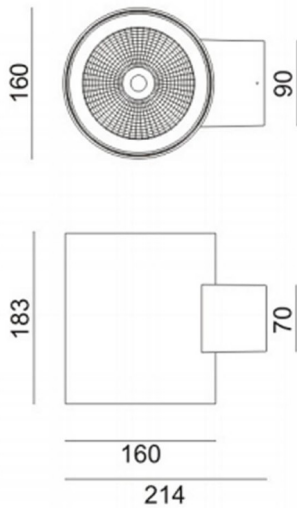

WDOWN

Lavov outdoor wall light from the family WDOWN with a power of 40W and a optic distribution 15°/40°. With a total lumen output of 3250lm and an efficiency of 81,25lm/W. Manufactured in Die Cast Aluminium Body, Tempered Glass Cover and finished in Grey colour.

Dimensions

Product dimensions (mm) **Ø160mmx183mm**

Scheme

Item code	86.OW20.2331.03
Product type	Outdoor
Category	Wall Light
Family	WDOWN
Pictograms	

Product	
Real power (W)	40
Real luminous flux (Lm)	3250
Luminous efficiency (Lm/W)	81.25
Beam angle (º)	15°/40°
Life time (h)	50000h L70B10
IP	65
Electrical class insulation	Class I
Colour	Grey
Chip Brand	OSRAM
Control gear included	Yes
Control gear	ON-OFF
Colour temperature (K)	3000
Colour consistency (SDCM)	SDCM<3
CRI	80
IK	IK10