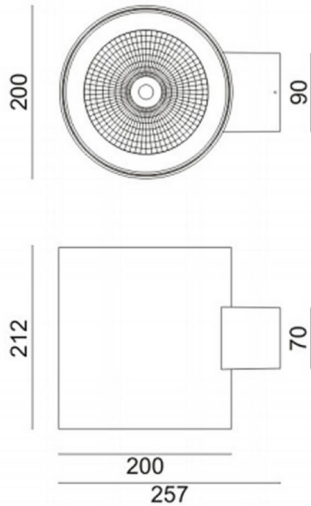

WDOWN

Lavov outdoor wall light from the family WDOWN with a power of 50W and a optic distribution 15°/40°. With a total lumen output of 4450lm and an efficiency of 89lm/W. Manufactured in Die Cast Aluminium Body, Tempered Glass Cover and finished in White colour.

Dimensions

Product dimensions (mm) **Ø200x212mm**

Scheme

Item code	86.OW20.3331.01
Product type	Outdoor
Category	Wall Light
Family	WDOWN
Pictograms	

Product	
Real power (W)	50
Real luminous flux (Lm)	4450
Luminous efficiency (Lm/W)	89
Beam angle (°)	15°/40°
Life time (h)	50000h L70B10
IP	65
Electrical class insulation	Class I
Colour	White
Chip Brand	OSRAM
Control gear included	Yes
Control gear	ON-OFF
Light source	LED
Type of LED	SMD
Colour temperature (K)	3000
Colour consistency (SDCM)	SDCM3
CRI	80
IK	IK10