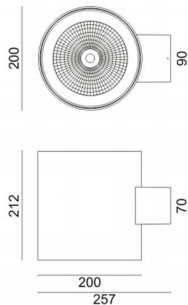

WDOWN

Lavov outdoor wall light from the family WDOWN with a power of 50W and a optic distribution 15°/40°. With a total lumen output of 4450lm and an efficiency of 89lm/W. Manufactured in Die Cast Aluminium Body, Tempered Glass Cover and finished in White colour.

Pictograms	    
	    
	

Dimensions

Product dimensions (mm) **Ø200x212mm**

Scheme

Product

Real power (W)	50
-----------------------	-----------

Real luminous flux (Lm)	4450
--------------------------------	-------------