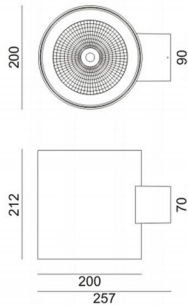

WDOWN

Lavov outdoor wall light from the family WDOWN with a power of 50W and a optic distribution 15°/40°. With a total lumen output of 4450lm and an efficiency of 89lm/W. Manufactured in Die Cast Aluminium Body, Tempered Glass Cover and finished in White colour.

Item code	86.OW20.3331.01
Product type	Outdoor
Category	Wall Light
Family	WDOWN
Pictograms	

Dimensions

Product dimensions (mm) **Ø200x212mm**

Scheme

Product

Real power (W)	50
Real luminous flux (Lm)	4450
Luminous efficiency (Lm/W)	89
Beam angle (°)	15°/40°
Life time (h)	50000h L70B10
IP	65
Electrical class insulation	Class I
Colour	White
Chip Brand	OSRAM
Control gear included	Yes
Control gear	ON-OFF
Colour temperature (K)	3000
Colour consistency (SDCM)	SDCM<3
CRI	80
IK	IK10