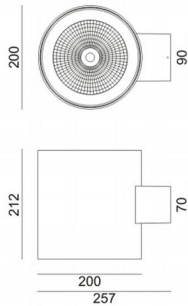

### WDOWN

Lavov outdoor wall light from the family WDOWN with a power of 50W and a optic distribution 15°/40°. With a total lumen output of 4450lm and an efficiency of 89lm/W. Manufactured in Die Cast Aluminium Body, Tempered Glass Cover and finished in White colour.

### Dimensions

Product dimensions (mm) Ø200x212mm

### Product

Real power (W)	50
Real luminous flux (Lm)	4450
Luminous efficiency (Lm/W)	89
Beam angle (°)	15°/40°
Life time (h)	50000h L70B10
IP	65
Electrical class insulation	Class I
Colour	White
Chip Brand	OSRAM
Control gear included	Yes
Control gear	ON-OFF
Colour temperature (K)	3000
Colour consistency (SDCM)	SDCM<3
CRI	80
IK	IK10