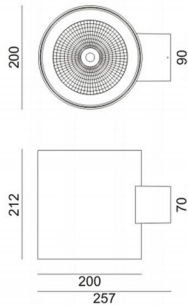

WDOWN

Lavov outdoor wall light from the family WDOWN with a power of 50W and a optic distribution 15°/40°. With a total lumen output of 4450lm and an efficiency of 89lm/W. Manufactured in Die Cast Aluminium Body, Tempered Glass Cover and finished in Black colour.

Item code	86.OW20.3331.02
Product type	Outdoor
Category	Wall Light
Family	WDOWN
Pictograms	

Dimensions

Product dimensions (mm) **Ø200x212mm**

Scheme

Product

Real power (W)	50
Real luminous flux (Lm)	4450
Luminous efficiency (Lm/W)	89
Beam angle (°)	15°/40°
Life time (h)	50000h L70B10
IP	65
Electrical class insulation	Class I
Colour	Black
Chip Brand	OSRAM
Control gear included	Yes
Control gear	ON-OFF
Colour temperature (K)	3000
Colour consistency (SDCM)	SDCM<3
CRI	80
IK	IK10