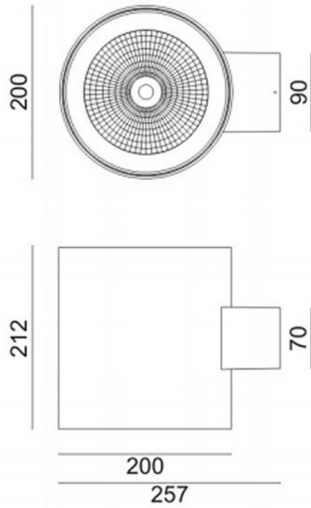

WDOWN

Lavov outdoor wall light from the family WDOWN with a power of 50W and a optic distribution 15°/40°. With a total lumen output of 4450lm and an efficiency of 89lm/W. Manufactured in Die Cast Aluminium Body, Tempered Glass Cover and finished in Black colour.

Dimensions

Product dimensions (mm) **Ø200x212mm**

Scheme

Item code	86.OW20.3331.02
Product type	Outdoor
Category	Wall Light
Family	WDOWN
Pictograms	

Product	
Real power (W)	50
Real luminous flux (Lm)	4450
Luminous efficiency (Lm/W)	89
Beam angle (°)	15°/40°
Life time (h)	50000h L70B10
IP	65
Electrical class insulation	Class I
Colour	Black
Chip Brand	OSRAM
Control gear included	Yes
Control gear	ON-OFF
Light source	LED
Type of LED	SMD
Colour temperature (K)	3000
Colour consistency (SDCM)	SDCM3
CRI	80
IK	IK10