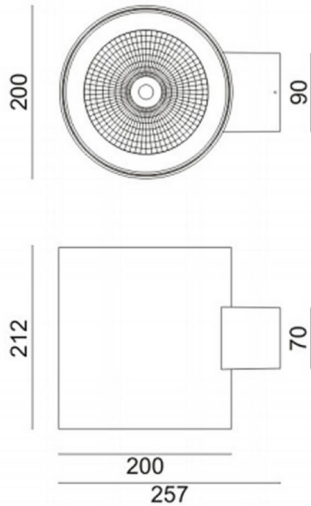

### WDOWN

Lavov outdoor wall light from the family WDOWN with a power of 50W and a optic distribution 15°/40°. With a total lumen output of 4450lm and an efficiency of 89lm/W. Manufactured in Die Cast Aluminium Body, Tempered Glass Cover and finished in Black colour.

### Dimensions

Product dimensions (mm) **Ø200x212mm**

### Scheme

Item code	86.OW20.3331.02
Product type	Outdoor
Category	Wall Light
Family	WDOWN
Pictograms	

Product	
Real power (W)	50
Real luminous flux (Lm)	4450
Luminous efficiency (Lm/W)	89
Beam angle (&ordm;)	15°/40°
Life time (h)	50000h L70B10
IP	65
Electrical class insulation	Class I
Colour	Black
Chip Brand	OSRAM
Control gear included	Yes
Control gear	ON-OFF
Colour temperature (K)	3000
Colour consistency (SDCM)	SDCM<3
CRI	80
IK	IK10