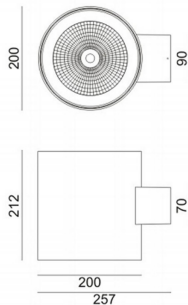

WDOWN

Lavov outdoor wall light from the family WDOWN with a power of 50W and a optic distribution 15°/40°. With a total lumen output of 4450lm and an efficiency of 89lm/W. Manufactured in Die Cast Aluminium Body, Tempered Glass Cover and finished in Black colour.

Item code 86.OW20.3331.02

Product type Outdoor

Category Wall Light

Family WDOWN

Pictograms

Dimensions

Product dimensions (mm) Ø200x212mm

Scheme

Product

Real power (W) 50

Real luminous flux (Lm) 4450

Luminous efficiency (Lm/W) 89

Beam angle (°) 15°/40°

Life time (h) 50000h L70B10

IP 65

Electrical class insulation Class I