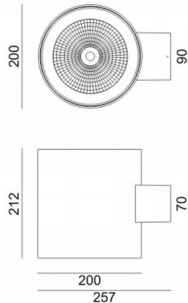

WDOWN

Lavov outdoor wall light from the family WDOWN with a power of 50W and a optic distribution 15°/40°. With a total lumen output of 4450lm and an efficiency of 89lm/W. Manufactured in Die Cast Aluminium Body, Tempered Glass Cover and finished in Grey colour.

Pictograms	    
	    
	

Dimensions

Product dimensions (mm) **Ø200x212mm**

Scheme

Product

Real power (W)	50
-----------------------	-----------

Real luminous flux (Lm)	4450
--------------------------------	-------------