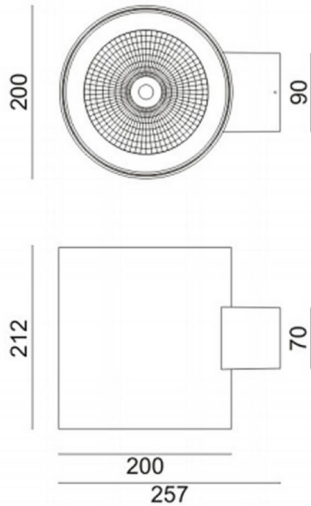

WDOWN

Lavov outdoor wall light from the family WDOWN with a power of 50W and a optic distribution 15°/40°. With a total lumen output of 4450lm and an efficiency of 89lm/W. Manufactured in Die Cast Aluminium Body, Tempered Glass Cover and finished in Grey colour.

Dimensions

Product dimensions (mm) **Ø200x212mm**

Scheme

Item code	86.OW20.3331.03
Product type	Outdoor
Category	Wall Light
Family	WDOWN
Pictograms	

Product	
Real power (W)	50
Real luminous flux (Lm)	4450
Luminous efficiency (Lm/W)	89
Beam angle (°)	15°/40°
Life time (h)	50000h L70B10
IP	65
Electrical class insulation	Class I
Colour	Grey
Chip Brand	OSRAM
Control gear included	Yes
Control gear	ON-OFF
Light source	LED
Type of LED	SMD
Colour temperature (K)	3000
Colour consistency (SDCM)	SDCM3
CRI	80
IK	IK10