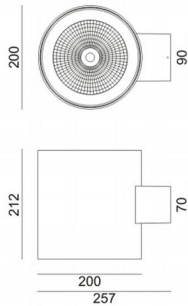

### WDOWN

Lavov outdoor wall light from the family WDOWN with a power of 50W and a optic distribution 15°/40°. With a total lumen output of 4450lm and an efficiency of 89lm/W. Manufactured in Die Cast Aluminium Body, Tempered Glass Cover and finished in Grey colour.

<b>Item code</b>	<b>86.OW20.3331.03</b>
<b>Product type</b>	<b>Outdoor</b>
<b>Category</b>	<b>Wall Light</b>
<b>Family</b>	<b>WDOWN</b>
<b>Pictograms</b>	

### Dimensions

**Product dimensions (mm)**    **Ø200x212mm**

### Product

<b>Real power (W)</b>	<b>50</b>
<b>Real luminous flux (Lm)</b>	<b>4450</b>
<b>Luminous efficiency (Lm/W)</b>	<b>89</b>
<b>Beam angle (°)</b>	<b>15°/40°</b>
<b>Life time (h)</b>	<b>50000h L70B10</b>
<b>IP</b>	<b>65</b>
<b>Electrical class insulation</b>	<b>Class I</b>
<b>Colour</b>	<b>Grey</b>
<b>Chip Brand</b>	<b>OSRAM</b>
<b>Control gear included</b>	<b>Yes</b>
<b>Control gear</b>	<b>ON-OFF</b>
<b>Colour temperature (K)</b>	<b>3000</b>
<b>Colour consistency (SDCM)</b>	<b>SDCM&lt;3</b>
<b>CRI</b>	<b>80</b>
<b>IK</b>	<b>IK10</b>