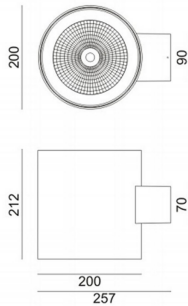

WDOWN

Lavov outdoor wall light from the family WDOWN with a power of 50W and a optic distribution 15°/40°. With a total lumen output of 4450lm and an efficiency of 89lm/W. Manufactured in Die Cast Aluminium Body, Tempered Glass Cover and finished in Grey colour.

Item code	86.OW20.3331.03
Product type	Outdoor
Category	Wall Light
Family	WDOWN
Pictograms	

Dimensions

Product dimensions (mm) **Ø200x212mm**

Scheme

Product

Real power (W)	50
Real luminous flux (Lm)	4450
Luminous efficiency (Lm/W)	89
Beam angle (°)	15°/40°
Life time (h)	50000h L70B10
IP	65
Electrical class insulation	Class I
Colour	Grey
Chip Brand	OSRAM
Control gear included	Yes
Control gear	ON-OFF
Colour temperature (K)	3000
Colour consistency (SDCM)	SDCM<3
CRI	80
IK	IK10