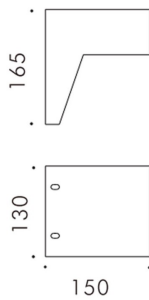

SQUARE

Lavov outdoor wall light from the family CONCRETE W with a power of 9,6W and a optic distribution assymetric . With a total lumen output of 679lm and an efficiency of 70,72lm/W.

Manufactured in Concrete body and tempered glass cover and finished in Grey colour.

Item code	86.OW21.1351.03
Product type	Outdoor
Category	Wall Light
Family	CONCRETE W
Subfamily	SQUARE

Pictograms

Scheme

Product

Real power (W)	9.6
Real luminous flux (Lm)	679
Luminous efficiency (Lm/W)	70.72
Beam angle (°)	assymetric
Life time (h)	50000h L70B10
IP	65
Electrical class insulation	Class I
Colour	Grey
Chip Brand	Lumileds
Control gear included	Yes
Control gear	ON-OFF
Colour temperature (K)	3000
Colour consistency (SDCM)	SDCM<3
CRI	80
IK	IK10