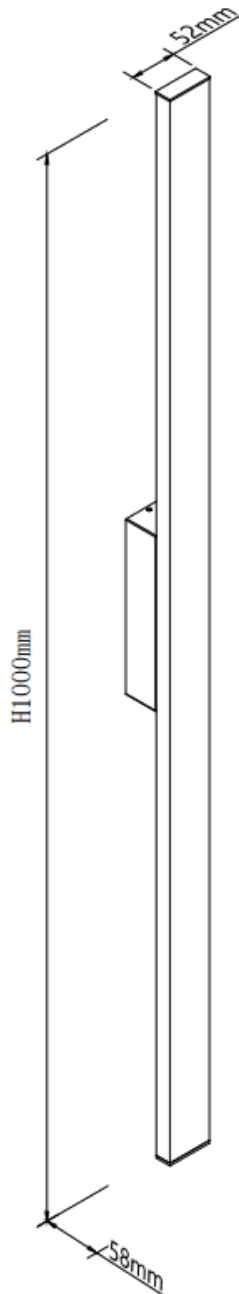

Dimensions

Product dimensions (mm)	1000x52x55mm
--------------------------------	---------------------

Scheme

Platen

Lavov wall fixture from the family Platen with a power of 18W and a 120 degrees beam angle. Finished in Black colour. Dimensions 1000x52x55mm.. With a total lumen output of 1440lm and a luminous efficiency of 80lm/W. CCT 3000K. Driver On-Off. Made in Extruded aluminium body and PC diffuser .IP65. IK08

Item code	86.OW24.1301.02
Product type	Outdoor
Category	Wall Light
Family	Platen
Pictograms	

Product	
Real power (W)	18
Real luminous flux (Lm)	1440
Luminous efficiency (Lm/W)	80
Beam angle (°)	120
Life time (h)	50000h L70B10
IP	IP65
Electrical class insulation	Clas I
Colour	Black
Control gear included	Yes
Control gear	On-Off
Power Factor	>0,9
Flicker Free	Yes
Light source	LED
Type of LED	SMD
Colour temperature (K)	3000
Colour consistency (SDCM)	<5SDCM
CRI	90
IK	IK08