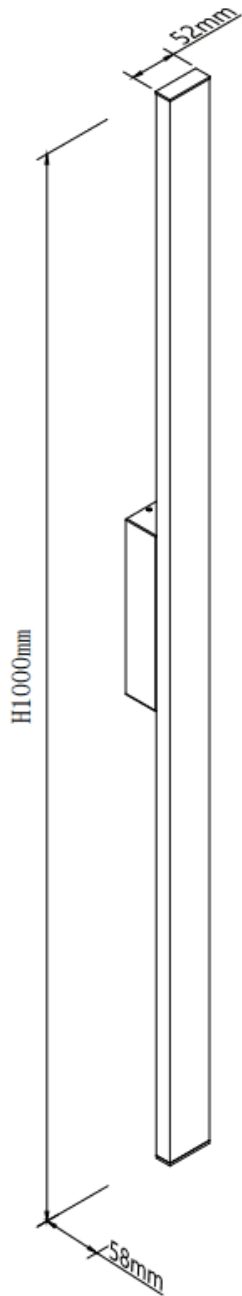

Platen

Lavov wall fixture from the family Platen with a power of 18W and a 120 degrees beam angle. Finished in Grey colour. Dimensions 1000x52x55mm.. With a total lumen output of 1440lm and a luminous efficiency of 80lm/W. CCT 3000K. Driver On-Off. Made in Extruded aluminium body and PC diffuser .IP65. IK08

Item code	86.OW24.1301.03
Product type	Outdoor
Category	Wall Light
Family	Platen
Pictograms	

Dimensions

Product dimensions (mm) **1000x52x55mm**

Scheme

Product	
Real power (W)	18
Real luminous flux (Lm)	1440
Luminous efficiency (Lm/W)	80
Beam angle (°)	120
Life time (h)	50000h L70B10
IP	IP65
Electrical class insulation	Clas I
Colour	Grey
Control gear included	Yes
Control gear	On-Off
Power Factor	>0,9
Flicker Free	Yes
Light source	LED
Type of LED	SMD
Colour temperature (K)	3000
Colour consistency (SDCM)	5SDCM
CRI	90
IK	IK08