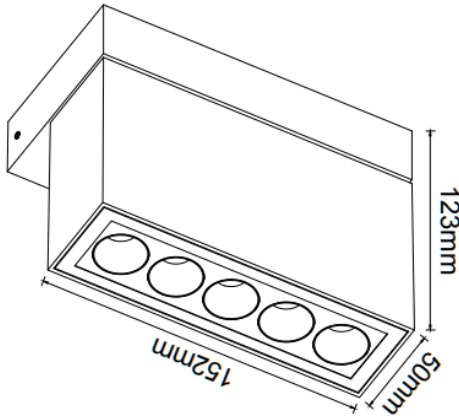

STARO-W

Lavov wall fixture from the family STARO-W with a power of 10W and a 15 degrees beam angle. Finished in White colour. Dimensions 151X123X73mm.. With a total lumen output of 1080lm and a luminous efficiency of 90lm/W. CCT 3000K. Driver ON-OFF. Made in Die Cast Aluminium Body, Front Cover Tempered Glass. .IP65. IK06

Dimensions

Product dimensions (mm) 151X123X73mm

Scheme

Item code	86.OW24.1311.01
Product type	Outdoor
Category	Wall Light
Family	STARO-W
Pictograms	      

Product	
Real power (W)	10
Real luminous flux (Lm)	1080
Luminous efficiency (Lm/W)	90
Beam angle (°)	15
Life time (h)	50000h L80B10
IP	IP65
Colour	White
Control gear included	Yes
Control gear	ON-OFF
Light source	LED
Type of LED	SMD
Colour temperature (K)	3000
Colour consistency (SDCM)	SDCM3
CRI	90
IK	IK06