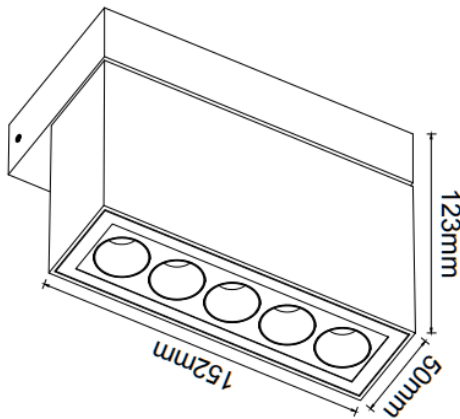

STARO-W

Lavov wall fixture from the family STARO-W with a power of 10W and a 15 degrees beam angle. Finished in White colour. Dimensions 151X123X73mm.. With a total lumen output of 1080lm and a luminous efficiency of 90lm/W. CCT 3000K. Driver ON-OFF. Made in Die Cast Aluminium Body, Front Cover Tempered Glass. .IP65. IK06

Dimensions

Product dimensions (mm) 151X123X73mm

Scheme

Item code	86.OW24.1311.01
Product type	Outdoor
Category	Wall Light
Family	STARO-W
Pictograms	

Product	
Real power (W)	10
Real luminous flux (Lm)	1080
Luminous efficiency (Lm/W)	90
Beam angle (°)	15
Life time (h)	50000h L80B10
IP	IP65
Colour	White
Control gear included	Yes
Control gear	ON-OFF
Light source	LED
Type of LED	SMD
Colour temperature (K)	3000
Colour consistency (SDCM)	SDCM3
CRI	90
IK	IK06