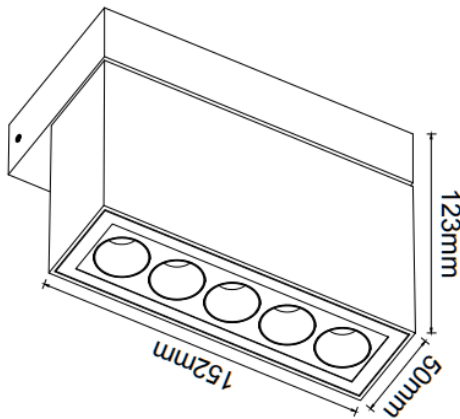

STARO-W

Lavov wall fixture from the family STARO-W with a power of 10W and a 15 degrees beam angle. Finished in Black colour. Dimensions 151X123X73mm.. With a total lumen output of 1080lm and a luminous efficiency of 90lm/W. CCT 3000K. Driver ON-OFF. Made in Die Cast Aluminium Body, Front Cover Tempered Glass. .IP65. IK06

Dimensions

Product dimensions (mm) 151X123X73mm

Scheme

Item code	86.OW24.1311.02
Product type	Outdoor
Category	Wall Light
Family	STARO-W
Pictograms	      

Product	
Real power (W)	10
Real luminous flux (Lm)	1080
Luminous efficiency (Lm/W)	90
Beam angle (°)	15
Life time (h)	50000h L80B10
IP	IP65
Colour	Black
Control gear included	Yes
Control gear	ON-OFF
Light source	LED
Type of LED	SMD
Colour temperature (K)	3000
Colour consistency (SDCM)	SDCM3
CRI	90
IK	IK06