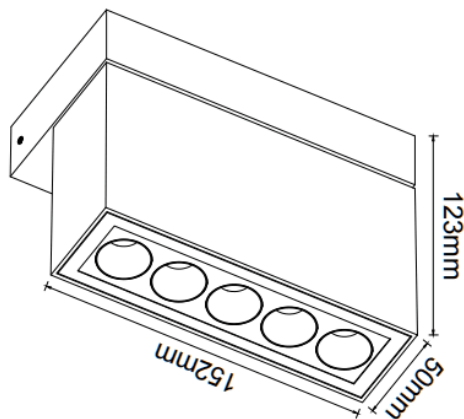

STARO-W

Lavov wall fixture from the family STARO-W with a power of 10W and a 24 degrees beam angle. Finished in White colour. Dimensions 151X123X73mm.. With a total lumen output of 1080lm and a luminous efficiency of 90lm/W. CCT 3000K. Driver ON-OFF. Made in Die Cast Aluminium Body, Front Cover Tempered Glass. .IP65. IK06

Dimensions

Product dimensions (mm) **151X123X73mm**

Scheme

Photometry

Item code	86.OW24.1321.01
Product type	Outdoor
Category	Wall Light
Family	STARO-W
Pictograms	

Product

Real power (W)	10
Real luminous flux (Lm)	1080
Luminous efficiency (Lm/W)	90
Beam angle (°)	24
Life time (h)	50000h L80B10
IP	IP65
Colour	White
Control gear included	Yes
Control gear	ON-OFF
Light source	LED
Type of LED	SMD
Colour temperature (K)	3000
Colour consistency (SDCM)	SDCM3
CRI	90
IK	IK06