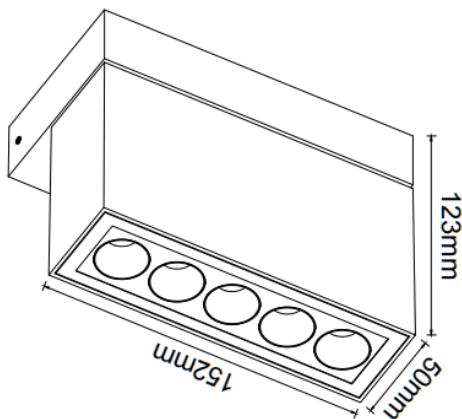

STARO-W

Lavov wall fixture from the family STARO-W with a power of 10W and a 24 degrees beam angle. Finished in White colour. Dimensions 151X123X73mm.. With a total lumen output of 1080lm and a luminous efficiency of 90lm/W. CCT 3000K. Driver ON-OFF. Made in Die Cast Aluminium Body, Front Cover Tempered Glass. .IP65. IK06

Dimensions

Product dimensions (mm) **151X123X73mm**

Scheme

Photometry

Item code	86.OW24.1321.01
Product type	Outdoor
Category	Wall Light
Family	STARO-W
Pictograms	

Product

Real power (W)	10
Real luminous flux (Lm)	1080
Luminous efficiency (Lm/W)	90
Beam angle (°)	24
Life time (h)	50000h L80B10
IP	IP65
Colour	White
Control gear included	Yes
Control gear	ON-OFF
Light source	LED
Type of LED	SMD
Colour temperature (K)	3000
Colour consistency (SDCM)	SDCM3
CRI	90
IK	IK06