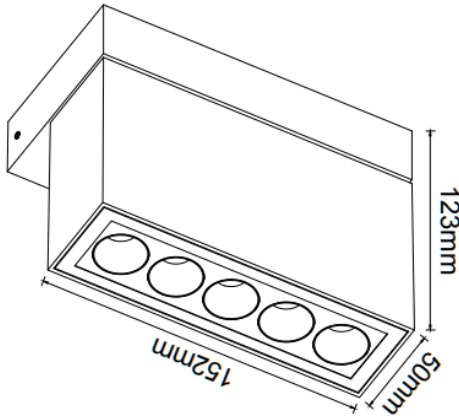

STARO-W

Lavov wall fixture from the family STARO-W with a power of 10W and a 24 degrees beam angle. Finished in Black colour. Dimensions 151X123X73mm.. With a total lumen output of 1080lm and a luminous efficiency of 90lm/W. CCT 3000K. Driver ON-OFF. Made in Die Cast Aluminium Body, Front Cover Tempered Glass. .IP65. IK06

Dimensions

Product dimensions (mm) **151X123X73mm**

Scheme

Photometry

Item code	86.OW24.1321.02
Product type	Outdoor
Category	Wall Light
Family	STARO-W
Pictograms	

Product	
Real power (W)	10
Real luminous flux (Lm)	1080
Luminous efficiency (Lm/W)	90
Beam angle (°)	24
Life time (h)	50000h L80B10
IP	IP65
Colour	Black
Control gear included	Yes
Control gear	ON-OFF
Light source	LED
Type of LED	SMD
Colour temperature (K)	3000
Colour consistency (SDCM)	SDCM3
CRI	90
IK	IK06