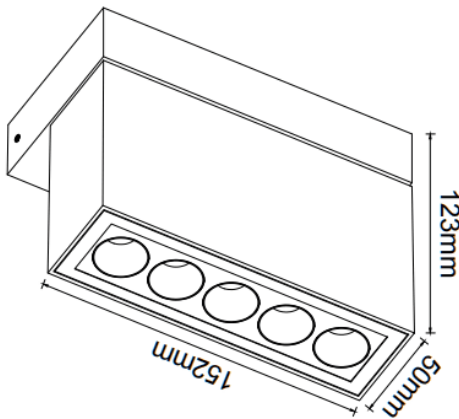

STARO-W

Lavov wall fixture from the family STARO-W with a power of 10W and a 45 degrees beam angle. Finished in White colour. Dimensions 151X123X73mm.. With a total lumen output of 1080lm and a luminous efficiency of 90lm/W. CCT 3000K. Driver ON-OFF. Made in Die Cast Aluminium Body, Front Cover Tempered Glass. .IP65. IK06

Dimensions

Product dimensions (mm) **151X123X73mm**

Scheme

Photometry

Item code	86.OW24.1331.01
Product type	Outdoor
Category	Wall Light
Family	STARO-W
Pictograms	

Product	
Real power (W)	10
Real luminous flux (Lm)	1080
Luminous efficiency (Lm/W)	90
Beam angle (°)	45
Life time (h)	50000h L80B10
IP	IP65
Colour	White
Control gear included	Yes
Control gear	ON-OFF
Light source	LED
Type of LED	SMD
Colour temperature (K)	3000
Colour consistency (SDCM)	SDCM3
CRI	90
IK	IK06