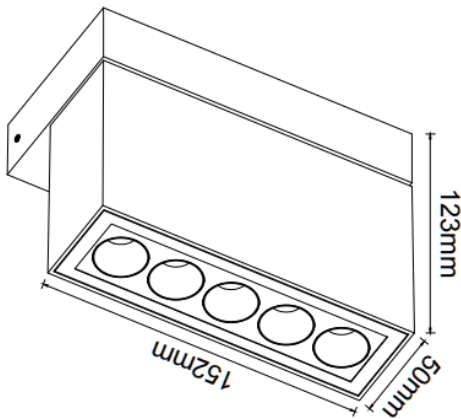

STARO-W

Lavov wall fixture from the family STARO-W with a power of 10W and a 45 degrees beam angle. Finished in White colour. Dimensions 151X123X73mm.. With a total lumen output of 1080lm and a luminous efficiency of 90lm/W. CCT 3000K. Driver ON-OFF. Made in Die Cast Aluminium Body, Front Cover Tempered Glass. .IP65. IK06

Dimensions

Product dimensions (mm) **151X123X73mm**

Scheme

Photometry

Item code	86.OW24.1331.01
Product type	Outdoor
Category	Wall Light
Family	STARO-W
Pictograms	

Product	
Real power (W)	10
Real luminous flux (Lm)	1080
Luminous efficiency (Lm/W)	90
Beam angle (°)	45
Life time (h)	50000h L80B10
IP	IP65
Colour	White
Control gear included	Yes
Control gear	ON-OFF
Light source	LED
Type of LED	SMD
Colour temperature (K)	3000
Colour consistency (SDCM)	SDCM3
CRI	90
IK	IK06